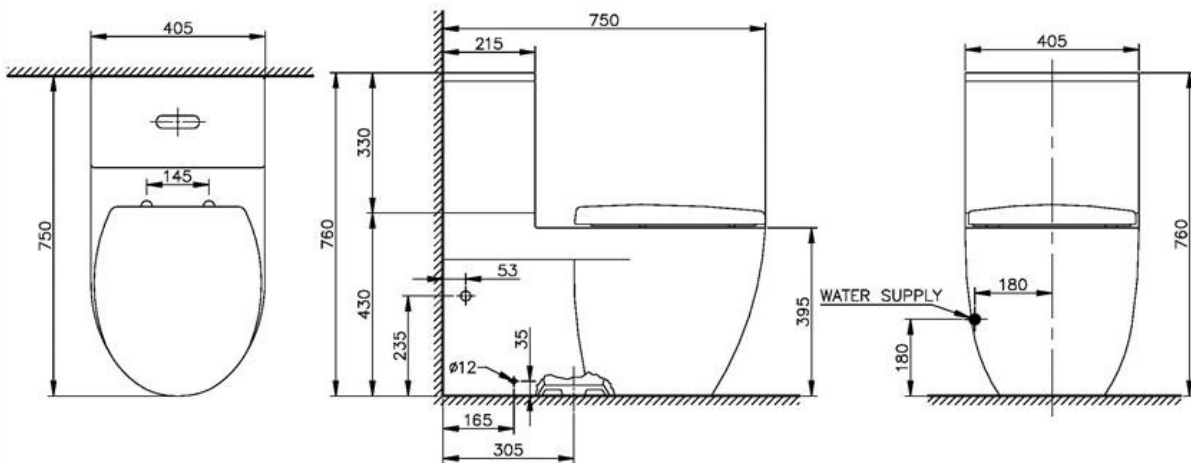

SPECIFICATION SHEET - sanitarywares

BRAND:	nahm	Product Photo:
ORIGIN:	THAILAND	
SERIES:	NUR	
PRODUCT DESCRIPTION:	Closed-coupled round washdown toilet set, with: • Washdown roughing in 305mm • top button flush 3/6 lpf • soft-close seat and cover • min.operating pressure 1-5 bar (15-70 psi) • flexible supply hose 1/2" x 1/2" x 300 mm • angle valve 1/2" x 1/2" • wax seal	
MODEL No.	NM.2730-730D	
FINISH/COLOUR:	WHITE	
DIMENSIONS:	405W x 750D x 760H mm	
OPTIONAL MATCHING PARTS:		

Technical Informations:

REMINDER:	Pipe flushing must be done before faucets are installed. Failure to do so voids the warranty.
	Do not use cleaners containing abrasive cleansers, ammonia, bleach, acids, waxes, alcohol, solvents or other products not recommended for chrome.
	All information is for reference only, installation shall always be based on the actual product delivered.