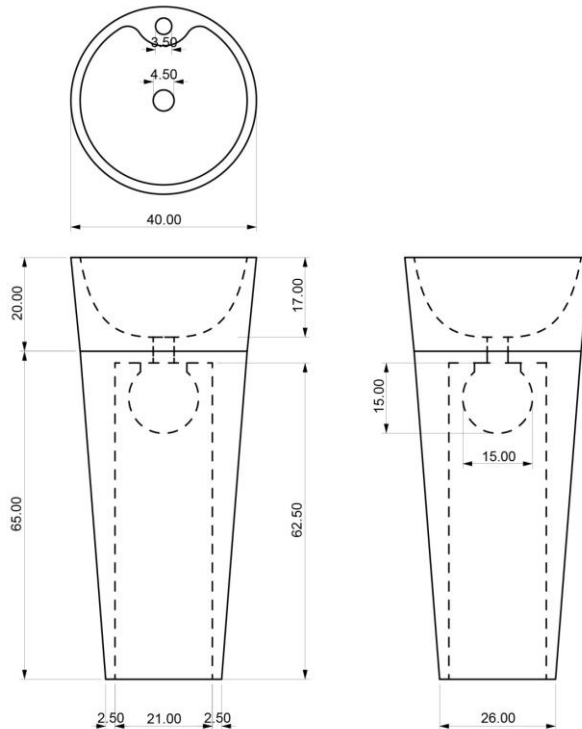

SPECIFICATION SHEET - wares

BRAND:	Lautus <i>The Art Of Stone</i>	Product Photo: TOP VIEW (FAUCET NOT INCLUDED) FRONT VIEW
ORIGIN:	China	
SERIES:	Charles	
PRODUCT DESCRIPTION:	Stone/marble crafted free-standing wash basin, with 1 tap hole, NO overflow	
MODEL No.	WPED-CHA4085-GL-2	
Materials/Colour:	Limestone/Galala	
DIMENSIONS:	Ø400 x 850 H.mm	
OPTIONAL MATCHING PARTS:	● LD-A43-GL-PED Push-pop-up, OR ● basin strainer or pop-up ● Waste trap 1¼"	

Technical Informations:

PED4085 unit:cm

REMINDER:	MATERIAL: Marble is a delicate natural stone with very high variation in color/shade/pattern.
	CLEANING: DO use only warm soapy water & a soft cloth. DO NOT use abrasive cleaning agents. This will scratch the stone and the protective sealant which serves to keep the marble water resistant. Doing this will also lead to dulling of the polished surface and will also make the material prone to staining.
	MAINTENANCE: Marble should be sealed at least once a year with a suitable sealant from a reputable brand.
	All information stated above are solely for reference only and should be based on the actual items/samples. Dimensions and specifications are subject to change without prior notice.