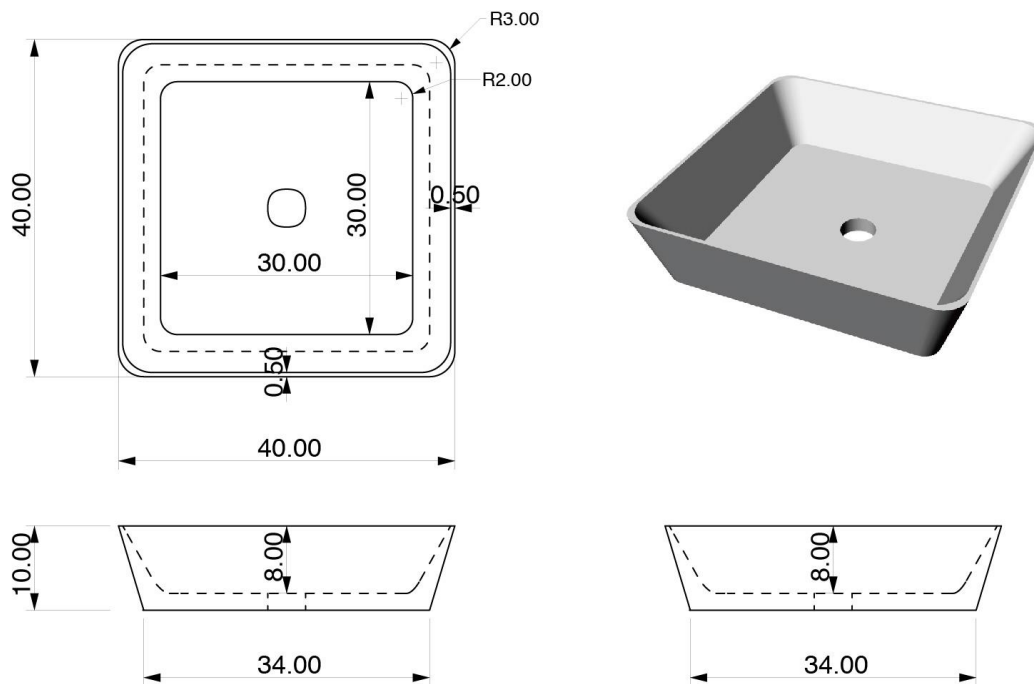

SPECIFICATION SHEET - stone/marble crafted washbasin

BRAND:	Lautus <i>The Art Of Stone</i>	Product Photo:
ORIGIN:	China	
SERIES:	Mild Mija	
PRODUCT DESCRIPTION:	LAUTUS Mild Mija Table top washbasin, with NO tap hole, NO overflow	
MODEL No.	IJA4010-BM, -GL	
STONE/MARBLE:	Black Marquine, Galala	
DIMENSIONS:	400x400x100mm	
OPTIONAL MATCHING PARTS:	LD-A43-BM/FL-PED Waste strainer, OR Basin pop-up waste Basin waste trap	

Technical Informations:

T121 unit: cm 埃米打样

Copyright: **Lautus**

Designed by: **Tony**

Date: **2012.8.9**

REMINDER:	Pipe flushing must be done before faucets are installed. Failure to do so voids the warranty.
	Do not use abrasive or aggressive cleaners and or contain chlorine or hydrochloric acid solution for cleaning.
	All information stated above are solely for reference only, and should be based on the actual submission sample. Dimensions and specifications are subject to change without prior notice.