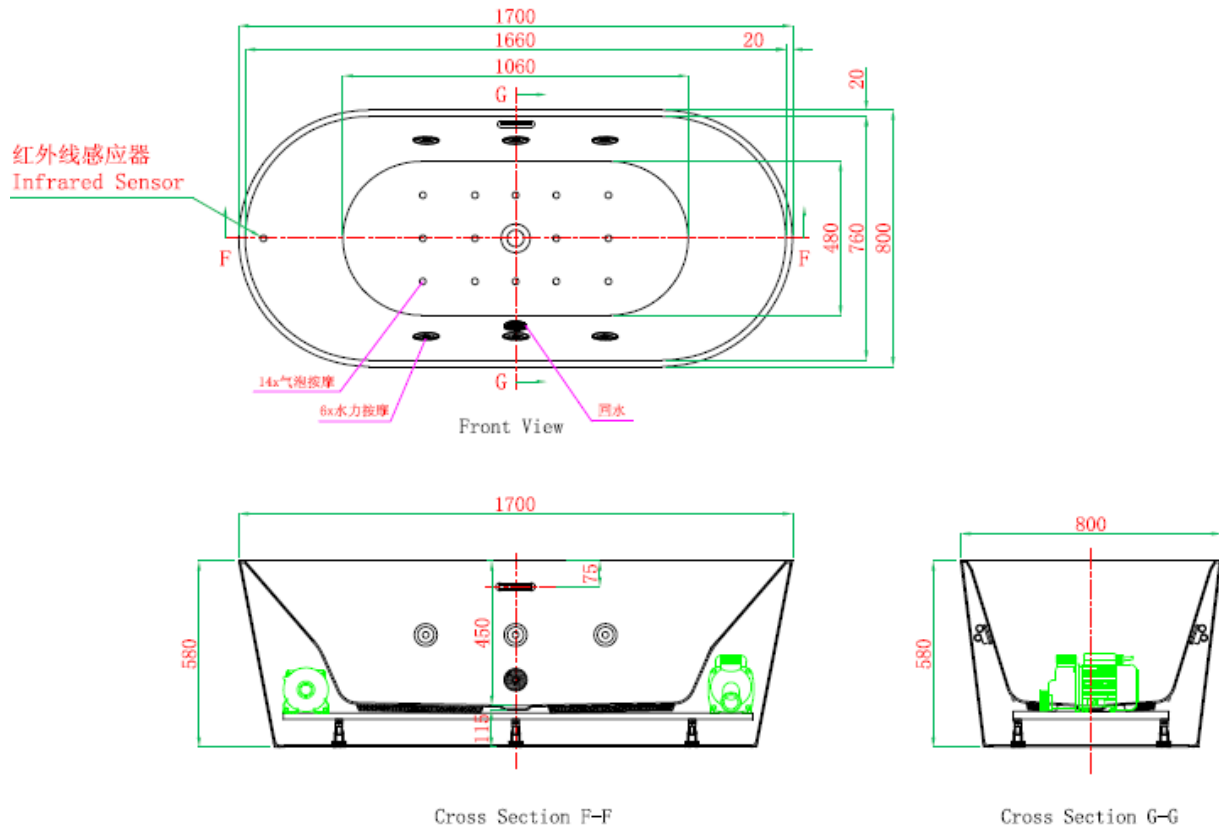

SPECIFICATION SHEET - bathtubs

BRAND:		Product Photo:
ORIGIN:	China	
SERIES:	WHIRLPOOL TUBS	
PRODUCT DESCRIPTION:	VICTORIA with 14 air jets, infrared control with waste & overflow and feet	
MODEL No.	VICTORIA	
FINISH/COLOUR:	White	
DIMENSIONS:	1700 x 800 x 580mm	
OPTIONAL MATCHING PARTS:		

Technical Informations:

REMINDER:	Pipe flushing must be done before faucets are installed. Failure to do so voids the warranty. Do not use cleaners containing abrasive cleansers, ammonia, bleach, acids, waxes, alcohol, solvents or other products not recommended for chrome. All information is for reference only, installation shall always be based on the actual product delivered.