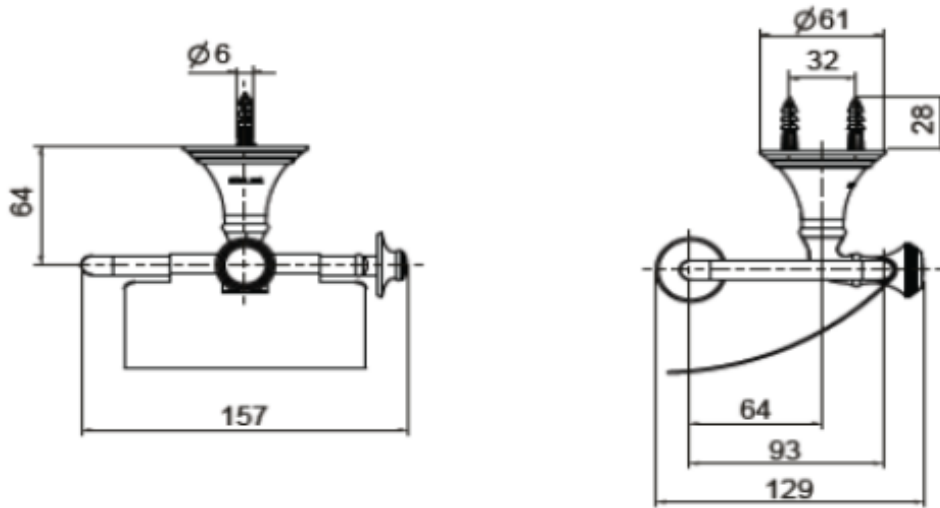

Technical Informations:

REMINDER:	Do not use cleaners containing abrasive cleansers, ammonia, bleach, acids, waxes, alcohol, solvents or other products not recommended for chrome.
	All information is for reference only, installation shall always be based on the actual product delivered.