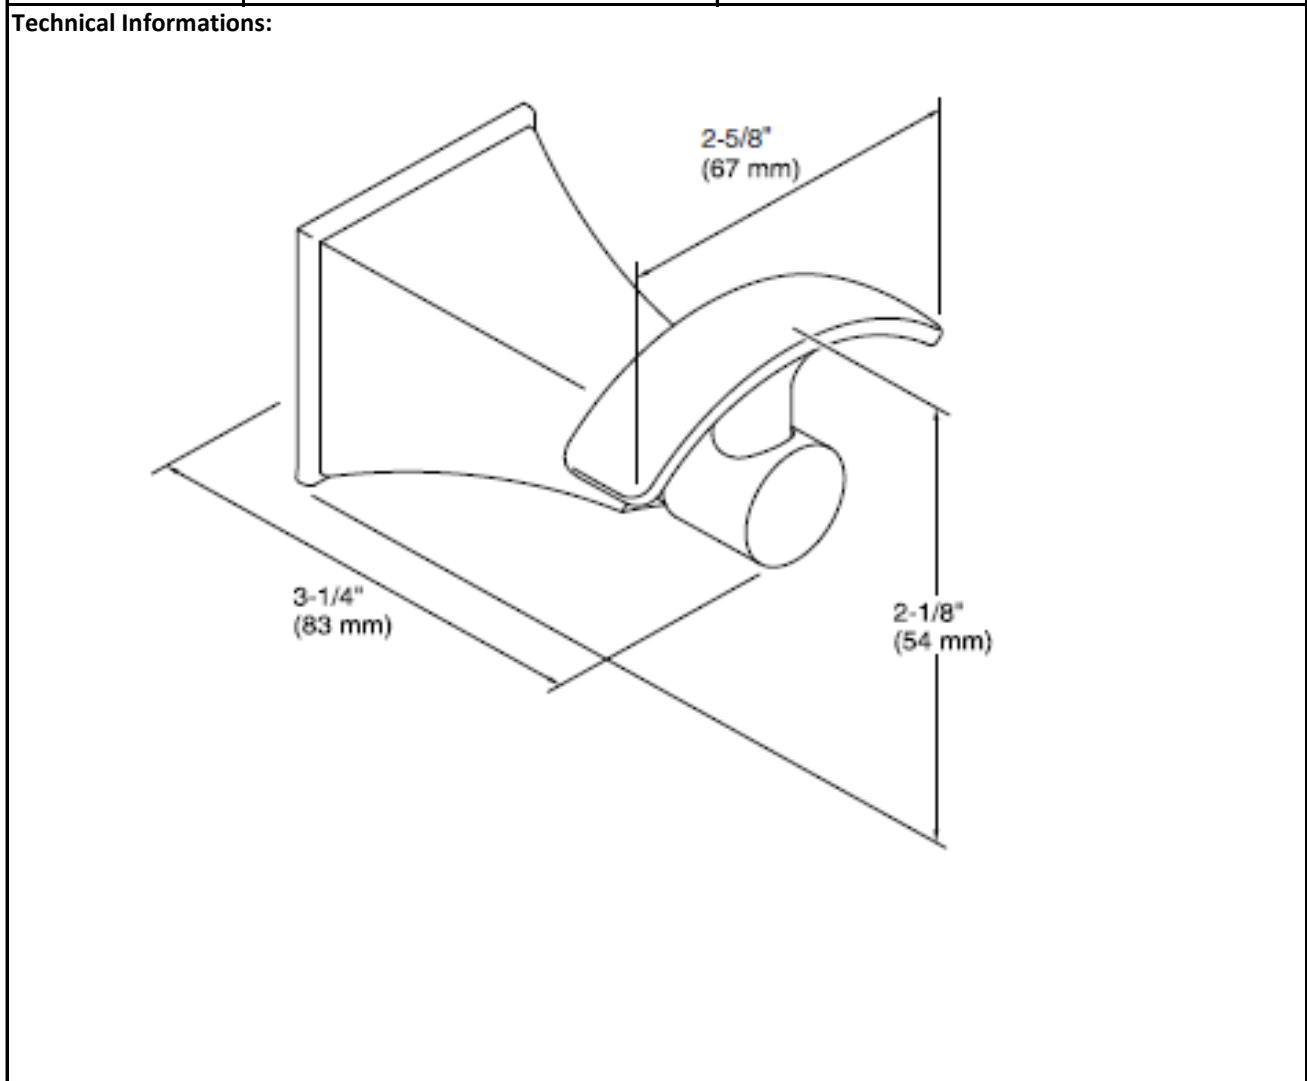

SPECIFICATION SHEET - bathroom accessories

BRAND:	KOHLER®
ORIGIN:	USA / China
SERIES:	MEMOIRS
PRODUCT DESCRIPTION:	Double Robe Hook
MODEL No.	K-492T-RGD
FINISH/COLOUR:	Rose Gold
DIMENSIONS:	83mm x 67mm x 54mm
OPTIONAL MATCHING PARTS:	