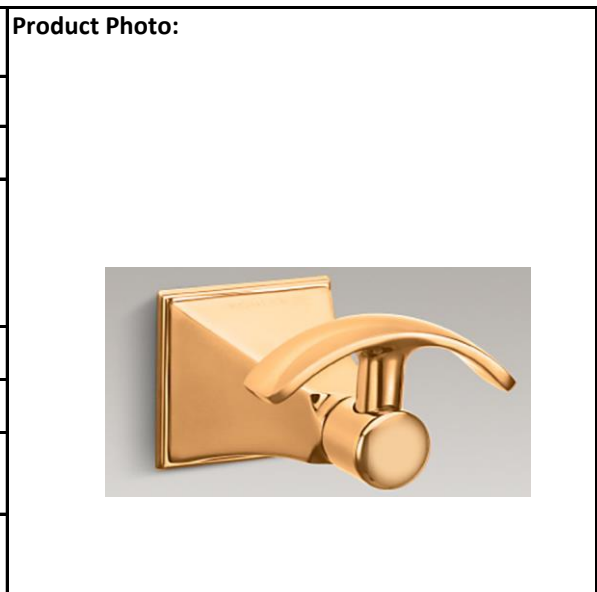

SPECIFICATION SHEET - bathroom accessories

BRAND:	KOHLER®
ORIGIN:	USA / China
SERIES:	MEMOIRS
PRODUCT DESCRIPTION:	Double Robe Hook
MODEL No.	K-492T-RGD
FINISH/COLOUR:	Rose Gold
DIMENSIONS:	83mm x 67mm x 54mm
OPTIONAL MATCHING PARTS:	