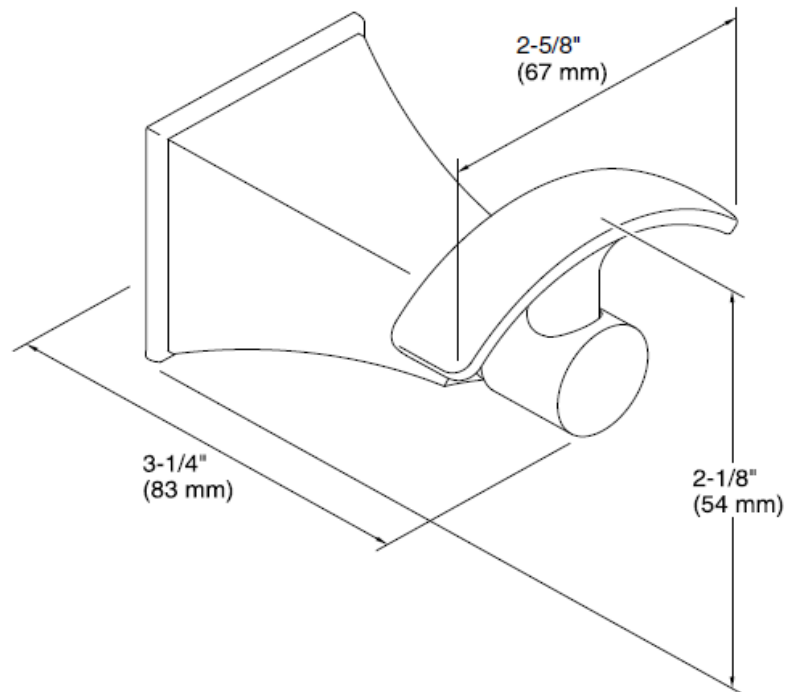

REMINDER:	Do not use cleaners containing abrasive cleansers, ammonia, bleach, acids, waxes, alcohol, solvents or other products not recommended for chrome.
	All information is for reference only, installation shall always be based on the actual product delivered.