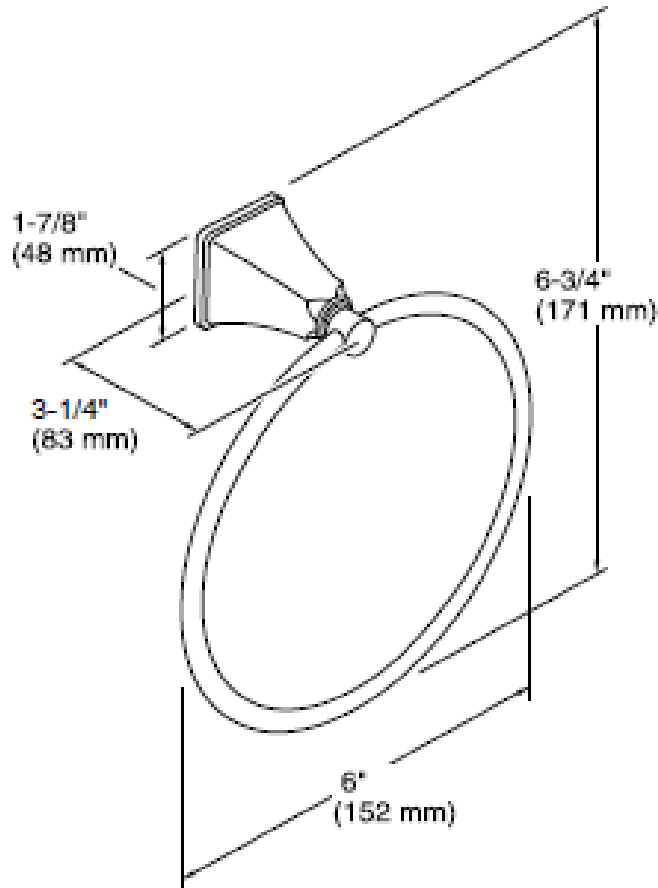

SPECIFICATION SHEET - bathroom accessories

BRAND:	KOHLER®	Product Photo:
ORIGIN:	USA / China	
SERIES:	MEMOIRS	
PRODUCT DESCRIPTION:	Towel Ring	
MODEL No.	K-487T-RGD	
FINISH/COLOUR:	Rose Gold	
DIMENSIONS:	83 x 152 x 171mm	
OPTIONAL MATCHING PARTS:		

Technical Informations:

REMINDER:	Do not use cleaners containing abrasive cleansers, ammonia, bleach, acids, waxes, alcohol, solvents or other products not recommended for chrome.
	All information is for reference only, installation shall always be based on the actual product delivered.