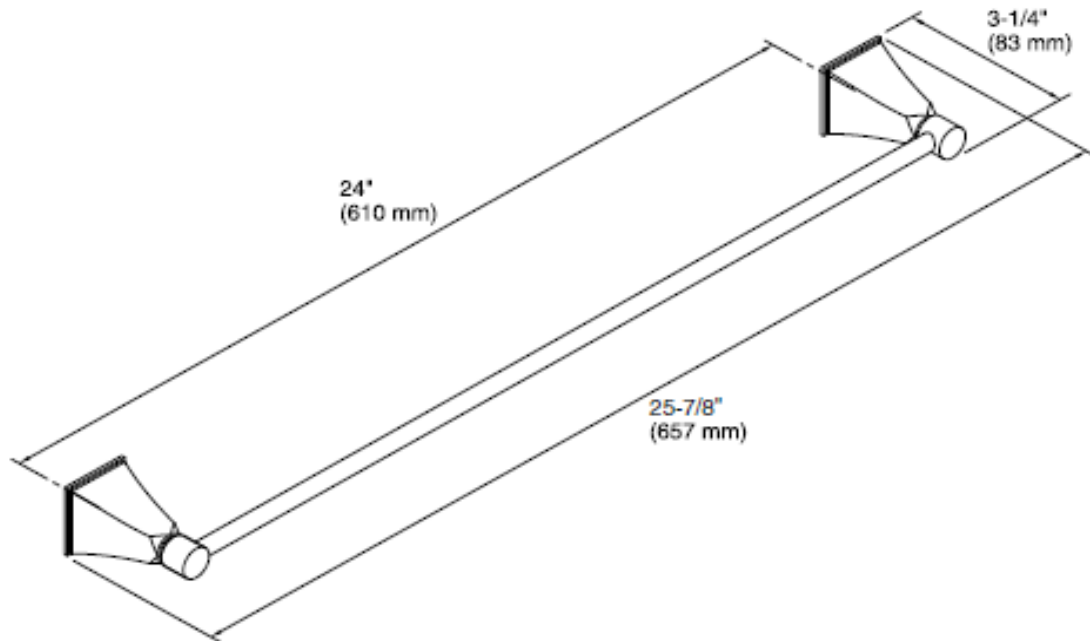

SPECIFICATION SHEET - bathroom accessories

BRAND:	KOHLER	Product Photo:
ORIGIN:	USA / China	
SERIES:	MEMOIRS	
PRODUCT DESCRIPTION:	24" Towel Bar	
MODEL No.	K-486T-RGD	
FINISH/COLOUR:	Rose Gold	
DIMENSIONS:	83mm x 657mm	
OPTIONAL MATCHING PARTS:		

Technical Informations:

REMINDER:	Do not use cleaners containing abrasive cleansers, ammonia, bleach, acids, waxes, alcohol, solvents or other products not recommended for chrome.
	All information is for reference only, installation shall always be based on the actual product delivered.