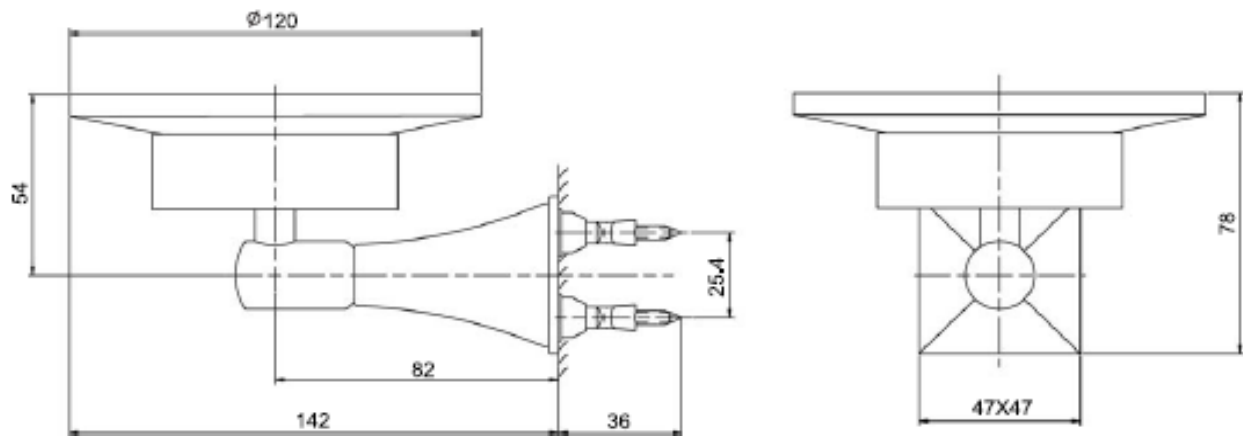

Technical Informations:

REMINDER:	Do not use cleaners containing abrasive cleansers, ammonia, bleach, acids, waxes, alcohol, solvents or other products not recommended for chrome.
	All information is for reference only, installation shall always be based on the actual product delivered.