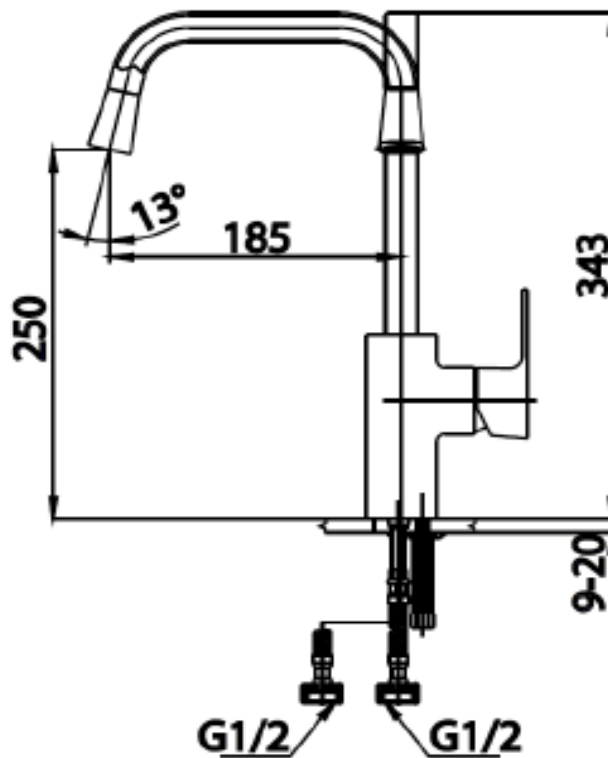

SPECIFICATION SHEET - fittings

BRAND:	COTTO	Product Photo:
ORIGIN:	Thailand	
SERIES:	Cubic	
PRODUCT DESCRIPTION:	Single lever kitchen sink mixer with high L-spout	
MODEL No.	CT2203A	
FINISH/COLOUR:	Chrome plated	
DIMENSIONS:	343mm height 185mm spout projection	
OPTIONAL MATCHING PARTS:	2x angle valve 1/2"x1/2" (no nuts)	

Technical Informations:

REMINDER:	Pipe flushing must be done before faucets are installed. Failure to do so voids the warranty.
	Do not use cleaners containing abrasive cleansers, ammonia, bleach, acids, waxes, alcohol, solvents or other products not recommended for chrome.
	All information is for reference only, installation shall always be based on the actual product delivered.