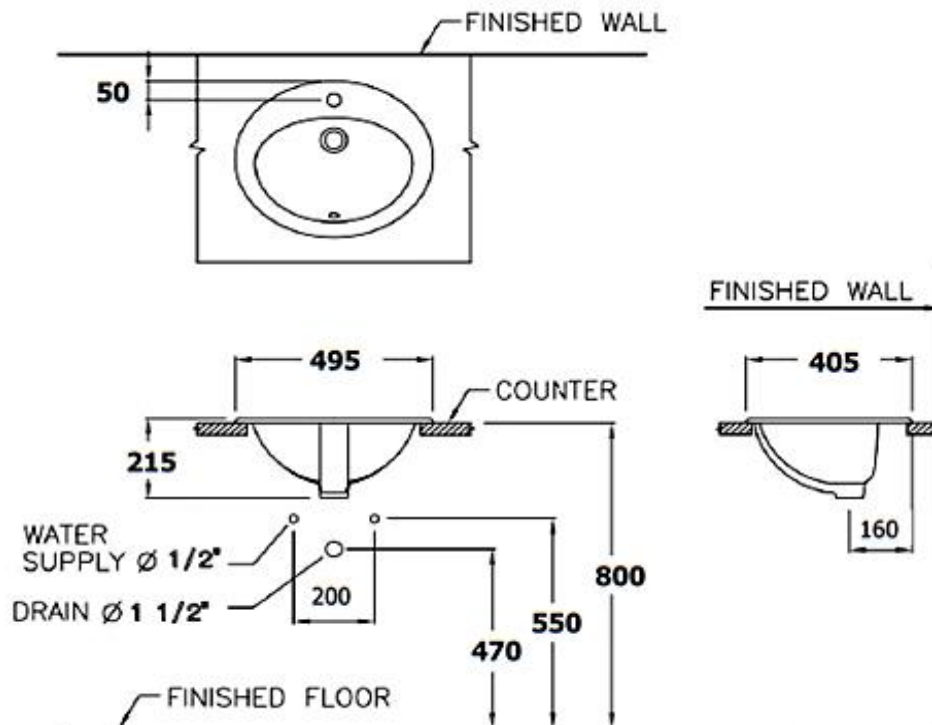

SPECIFICATION SHEET - sanitarywares

BRAND:	COTTO	Product Photo:
ORIGIN:	THAILAND	
SERIES:	LISA	
PRODUCT DESCRIPTION:	Countertop wash basin, with: single tap hole, with overflow	
MODEL No.	C029	
FINISH/COLOUR:	WHITE	
DIMENSIONS:	495 x 405 x 215mm	
OPTIONAL MATCHING PARTS:	mixer/faucet angle valve(s) flexible supply hose(s) waste strainer trap with wall tube min.350mm	

Technical Informations:

REMINDER:	Do not use cleaners containing abrasive cleansers, ammonia, bleach, acids, waxes, alcohol, solvents or other products not recommended for chrome. All information is for reference only, installation shall always be based on the actual product delivered.