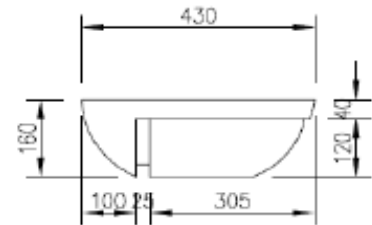

SPECIFICATION SHEET - sanitarywares

BRAND:	CIBOL	Product Photo:
ORIGIN:	China	
SERIES:		
PRODUCT DESCRIPTION:	semi-recessed ceramic washbasin, with overflow	
MODEL No.	LW601	
FINISH/COLOUR:		
DIMENSIONS:	430 x 430 x 160mm	
OPTIONAL MATCHING PARTS:	1x basin waste strainer	

Technical Informations:

REMINDER:	Pipe flushing must be done before faucets are installed. Failure to do so voids the warranty.
	Do not use cleaners containing abrasive cleansers, ammonia, bleach, acids, waxes, alcohol, solvents or other products not recommended for chrome.
	All information is for reference only, installation shall always be based on the actual product delivered.