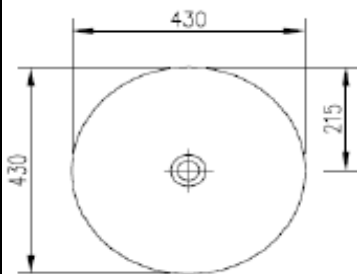

SPECIFICATION SHEET - sanitarywares

BRAND:	CIBOL	Product Photo:
ORIGIN:	China	
SERIES:		
PRODUCT DESCRIPTION:	semi-recessed ceramic washbasin, with overflow	
MODEL No.	LW601	
FINISH/COLOUR:		
DIMENSIONS:	430 x 430 x 160mm	
OPTIONAL MATCHING PARTS:	1x basin waste strainer	

Technical Informations:

REMINDER:	Pipe flushing must be done before faucets are installed. Failure to do so voids the warranty.
	Do not use cleaners containing abrasive cleansers, ammonia, bleach, acids, waxes, alcohol, solvents or other products not recommended for chrome.
	All information is for reference only, installation shall always be based on the actual product delivered.