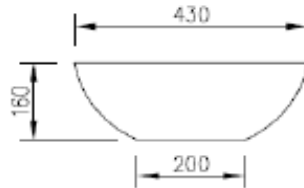

SPECIFICATION SHEET - sanitarywares

BRAND:	CIBOL	Product Photo:
ORIGIN:	China	
SERIES:		
PRODUCT DESCRIPTION:	semi-recessed ceramic washbasin, with overflow	
MODEL No.	LW601	
FINISH/COLOUR:		
DIMENSIONS:	430 x 430 x 160mm	
OPTIONAL MATCHING PARTS:	1x basin waste strainer	

Technical Informations:

REMINDER:	Pipe flushing must be done before faucets are installed. Failure to do so voids the warranty.
	Do not use cleaners containing abrasive cleansers, ammonia, bleach, acids, waxes, alcohol, solvents or other products not recommended for chrome.
	All information is for reference only, installation shall always be based on the actual product delivered.