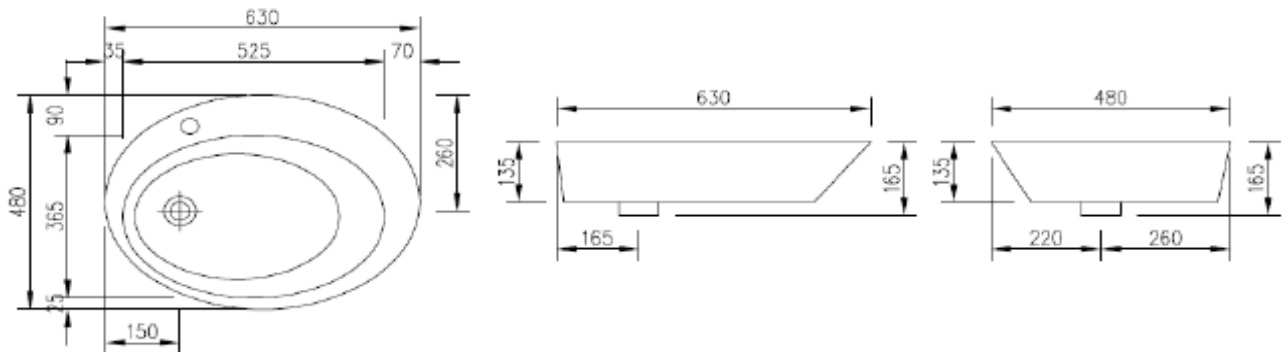

SPECIFICATION SHEET - sanitarywares

BRAND:	CIBOL	Product Photo:
ORIGIN:	China	
SERIES:		
PRODUCT DESCRIPTION:	Table top ceramic wash basin with 1 tap hole & overflow	
MODEL No.	LW507-2A	
FINISH/COLOUR:	White	
DIMENSIONS:	480 x 630 x 135mm	
OPTIONAL MATCHING PARTS:	1x basin waste strainer	

Technical Informations:

REMINDER:	Pipe flushing must be done before faucets are installed. Failure to do so voids the warranty.
	Do not use cleaners containing abrasive cleansers, ammonia, bleach, acids, waxes, alcohol, solvents or other products not recommended for chrome.
	All information is for reference only, installation shall always be based on the actual product delivered.