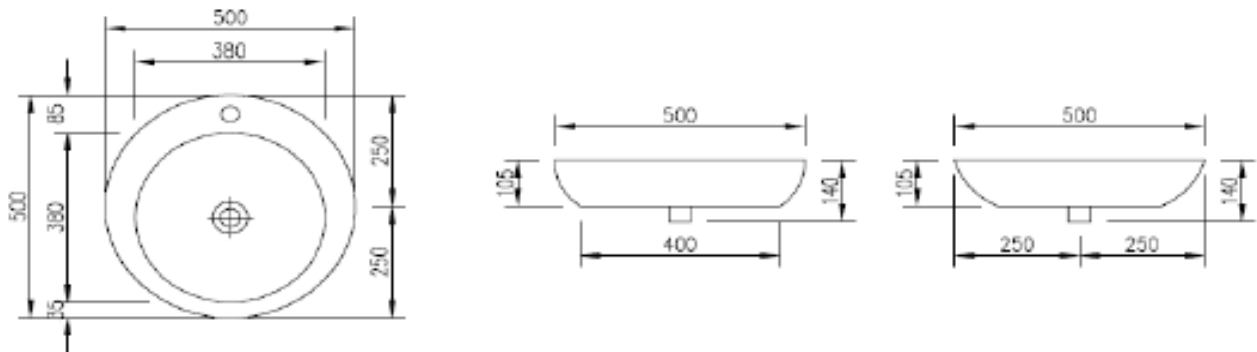

SPECIFICATION SHEET - sanitarywares

BRAND:	CIBOL	Product Photo:
ORIGIN:	China	
SERIES:		
PRODUCT DESCRIPTION:	Table top ceramic wash basin with 1 tap hole	
MODEL No.	LW215	
FINISH/COLOUR:	White	
DIMENSIONS:	500 x 500 x 105mm	
OPTIONAL MATCHING PARTS:	1x basin waste strainer	

Technical Informations:

REMINDER:	Pipe flushing must be done before faucets are installed. Failure to do so voids the warranty.
	Do not use cleaners containing abrasive cleansers, ammonia, bleach, acids, waxes, alcohol, solvents or other products not recommended for chrome.
	All information is for reference only, installation shall always be based on the actual product delivered.