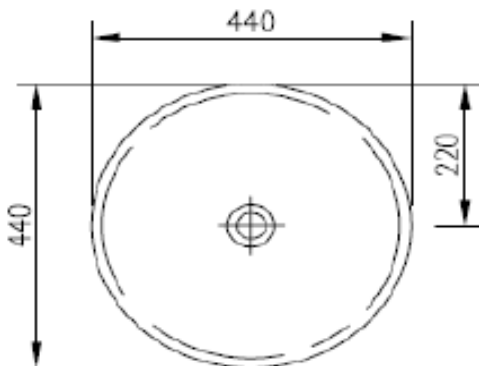

Technical Informations:

REMINDER:	Pipe flushing must be done before faucets are installed. Failure to do so voids the warranty.
	Do not use cleaners containing abrasive cleansers, ammonia, bleach, acids, waxes, alcohol, solvents or other products not recommended for chrome.
	All information is for reference only, installation shall always be based on the actual product delivered.