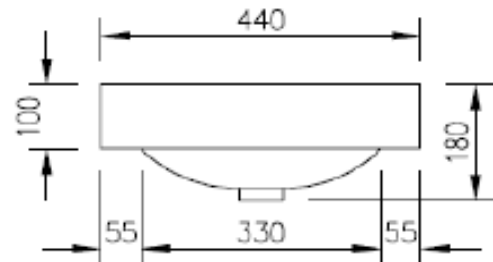

Technical Informations:

REMINDER:	Pipe flushing must be done before faucets are installed. Failure to do so voids the warranty.
	Do not use cleaners containing abrasive cleansers, ammonia, bleach, acids, waxes, alcohol, solvents or other products not recommended for chrome.
	All information is for reference only, installation shall always be based on the actual product delivered.