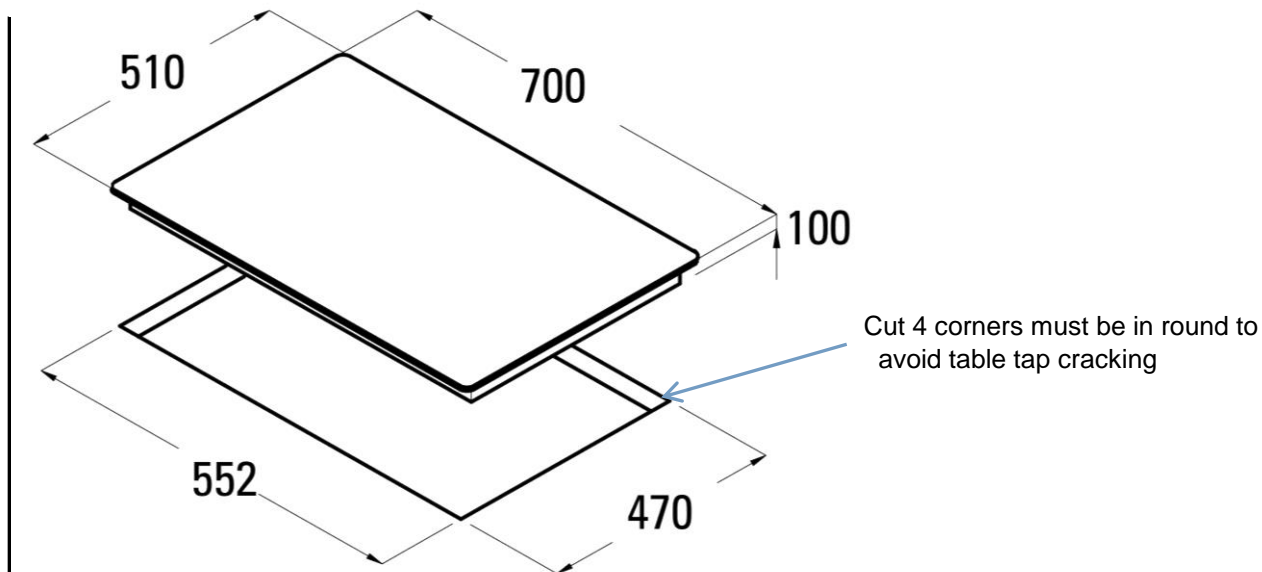

SPECIFICATION SHEET - appliances

BRAND:		Product Photo:
ORIGIN:	SPAIN	
SERIES:	L705 CI/A	
PRODUCT DESCRIPTION:	Built-in Gas Hob with Glass top, with: . cast iron grids . auto ignition & safety valve . 5 cooking zones 3.0kw fast, 3.5kW triple ring 1.7kw semi fast x 2 1.0kw auxiliary	
MODEL No.	0804.6403	
FINISH/COLOUR:	Glass / Black	
DIMENSIONS:	700 x 510mm	
OPTIONAL MATCHING PARTS:		

Technical Informations:

Voltage: 220V / 50~60 Hz
Power: 2500W
Phase: single+grounding

REMINDER:	Do not use cleaners containing abrasive cleansers, ammonia, bleach, acids, waxes, alcohol, solvents or other products not recommended for chrome.
	All information is for reference only, installation shall always be based on the actual product delivered.