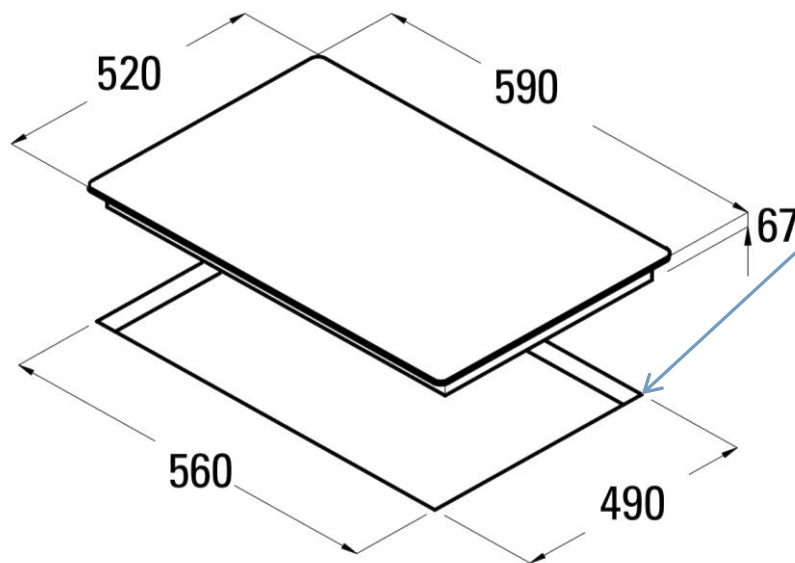

SPECIFICATION SHEET - appliances

BRAND:		Product Photo: 
ORIGIN:	SPAIN	
SERIES:	TN604A	
PRODUCT DESCRIPTION:	<p>Built-in Vitroc ceramic Hob, with</p> <ul style="list-style-type: none"> . touch control with acoustic . warning,9 levels adjustable . power, safety lock . residual heat indicator <p>- 4 cooking zones</p> <ul style="list-style-type: none"> . 180mm 1.8kw x 2 ,140mm 1.2kw x 2, - - 6.0kw total power 	
MODEL No.	0804.0010	
FINISH/COLOUR:	Glass/Black	
DIMENSIONS:	590 x 520mm	
OPTIONAL MATCHING PARTS:		

Technical Informations:

Voltage: 220V / 50~60 Hz

Power: 6000W

Phase: single+grounding

Cut 4 corners must be in round to avoid table tap cracking

REMINDER:	Do not use cleaners containing abrasive cleansers, ammonia, bleach, acids, waxes, alcohol, solvents or other products not recommended for chrome.
	All information is for reference only, installation shall always be based on the actual product delivered.