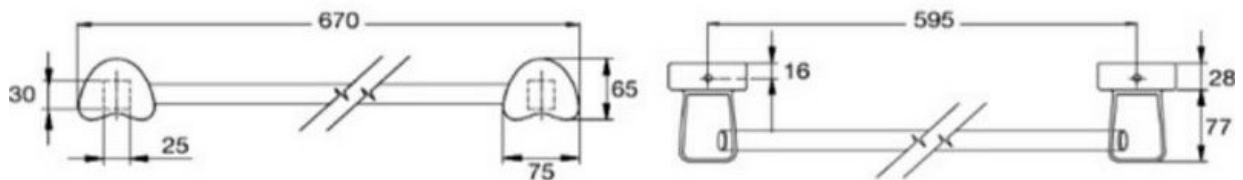

Brand : NAHM, Thailand
Name : Wall-mounted towel bar
Item Code : NM.9421

Designer :

Color / Finish: White
Dimensions : Overall (LxWxH in cm)

Product info:

Flushing of pipe must be done before fittings are installed. Failure to do so voids the warranty.