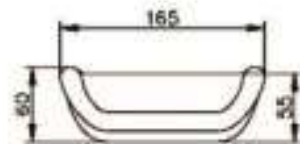

Brand : NAHM, Thailand
Name : Wall-mounted soap holder
Item Code : NM.9420

Designer :

Color / Finish: White
Dimensions : Overall (LxWxH in cm)
16.5 x 12 x 5.5cm

Product info:

Flushing of pipe must be done before fittings are installed. Failure to do so voids the warranty.