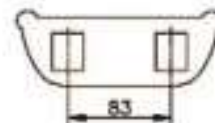

Brand : NAHM, Thailand
Name : Wall-mounted soap holder
Item Code : NM.9420

Designer :

Color / Finish: White
Dimensions : Overall (LxWxH in cm)
16.5 x 12 x 5.5cm

Product info:

Flushing of pipe must be done before fittings are installed. Failure to do so voids the warranty.