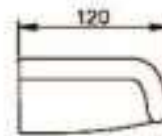

Brand : NAHM, Thailand
Name : Wall-mounted soap holder
Item Code : NM.9420

Designer :

Color / Finish: White
Dimensions : Overall (LxWxH in cm)
16.5 x 12 x 5.5cm

Product info:

Flushing of pipe must be done before fittings are installed. Failure to do so voids the warranty.