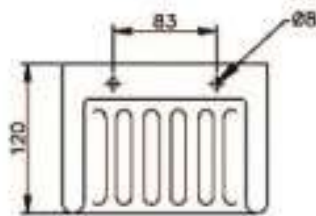

Brand : NAHM, Thailand
Name : Wall-mounted soap holder
Item Code : NM.9420

Designer :

Color / Finish: White
Dimensions : Overall (LxWxH in cm)
16.5 x 12 x 5.5cm

Product info:

Flushing of pipe must be done before fittings are installed. Failure to do so voids the warranty.