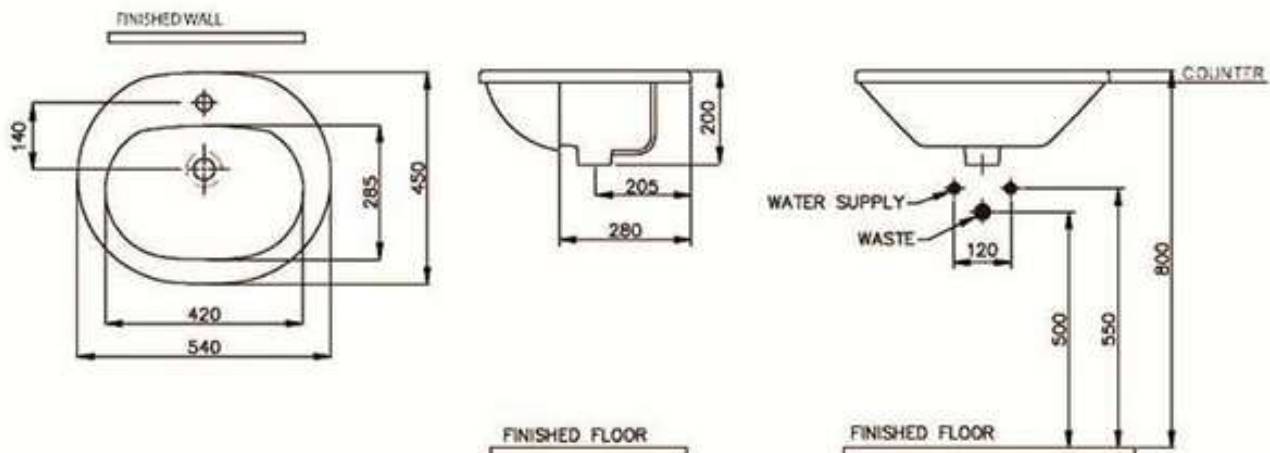

Brand : NAHM, Thailand
 Name : SOLINAR Semi-recessed washbasin
 Item Code : NM.5712-SC

Designer :

Color / Finish: White
 Dimensions : Overall (LxWxH in cm)
 54 x 45 x 20cm

Product info:

- Semi-recessed washbasin