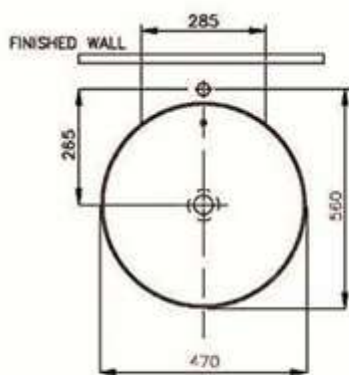

Brand : NAHM, Thailand  
Name : DEW Wall-hung washbasin  
Item Code : NM.5110-SC

Designer :

Color / Finish: White  
Dimensions : Overall (LxWxH in cm)  
47 x 56 x 20.5cm

Product info:

- Wall-hung washbasin