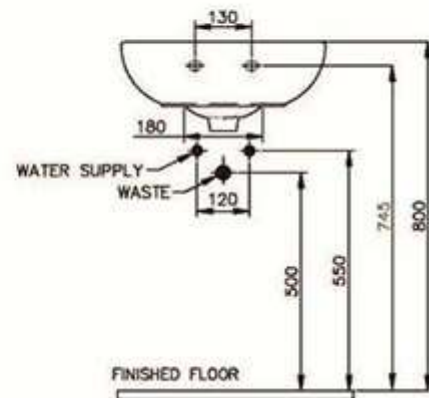

Brand : NAHM, Thailand  
Name : DEW Wall-hung washbasin  
Item Code : NM.5110-SC

Designer :

Color / Finish: White  
Dimensions : Overall (LxWxH in cm)  
47 x 56 x 20.5cm

Product info:

- Wall-hung washbasin