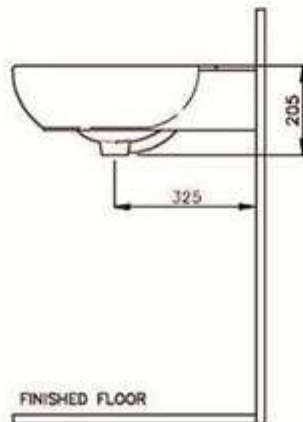

Brand : NAHM, Thailand  
Name : DEW Wall-hung washbasin  
Item Code : NM.5110-SC

Designer :

Color / Finish: White  
Dimensions : Overall (LxWxH in cm)  
47 x 56 x 20.5cm

Product info:

- Wall-hung washbasin