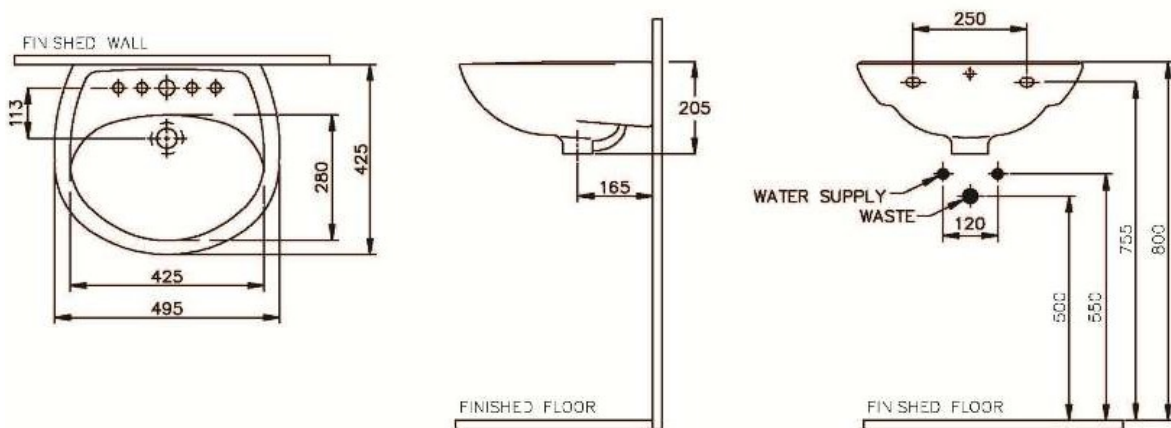

Brand : NAHM, Thailand
 Name : DERBY, Washbasin
 Item Code : NM.5104-SS
 Designer :
 Color / Finish: White
 Dimensions : 495 x 425 x 205mm

Product info:

- Wall hung washbasin
- with tap hole
- with overflow