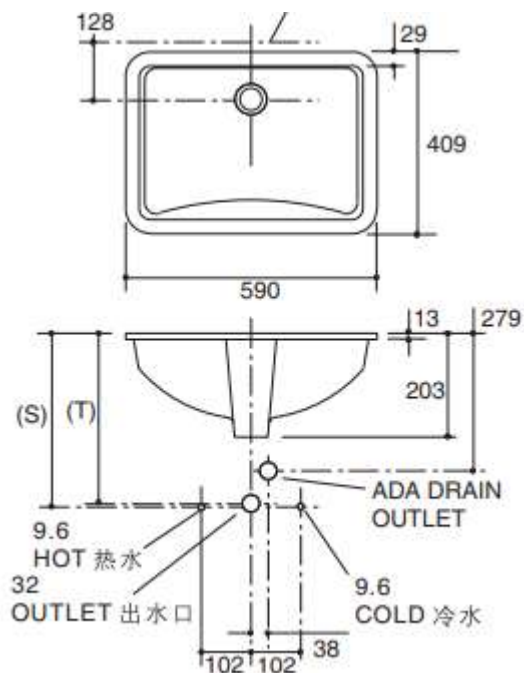

Brand : KOHLER  
 Name : LAUREATE, Under-counter Lavatory  
 Item Code : K99180T-RGD-0

Designer :

Color / Finish: Rosegold  
 Dimensions : 524x348mm

**Product info:**

- Vitreous china
- Installation type: Under-counter
- No faucet hole
- With overflow drain