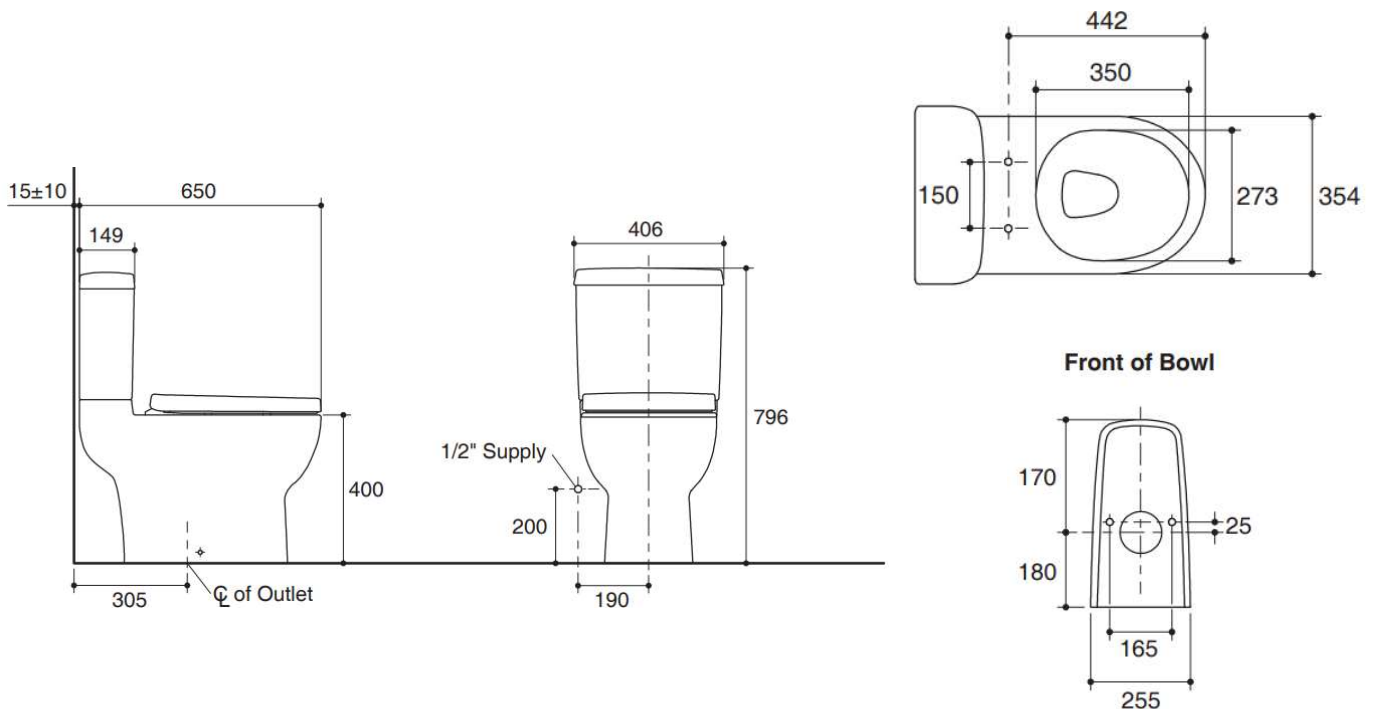

Brand : KOHLER,
 Name : ODEON UP Two-piece European toilet
 Item Code : K76181K-0 – bowl
 K98773K-0 – tank
 K76185K-0 – seat and cover

Designer :

Color / Finish: White
 Dimensions : Overall (LxWxH in cm)
 65 x 40.6 x 79.5cm

Product info:

- Close coupled
- Dual flush 2.6 / 4L
- Washdown
- S-trap 305mm

Add-ons

- 1 x K1084337A S-trap
- 1 x 54.10600 flexible hose ½ x ½
- 1 x C408681 angle valve ½ x ½
- 1 x B9082GASV1 floor flange