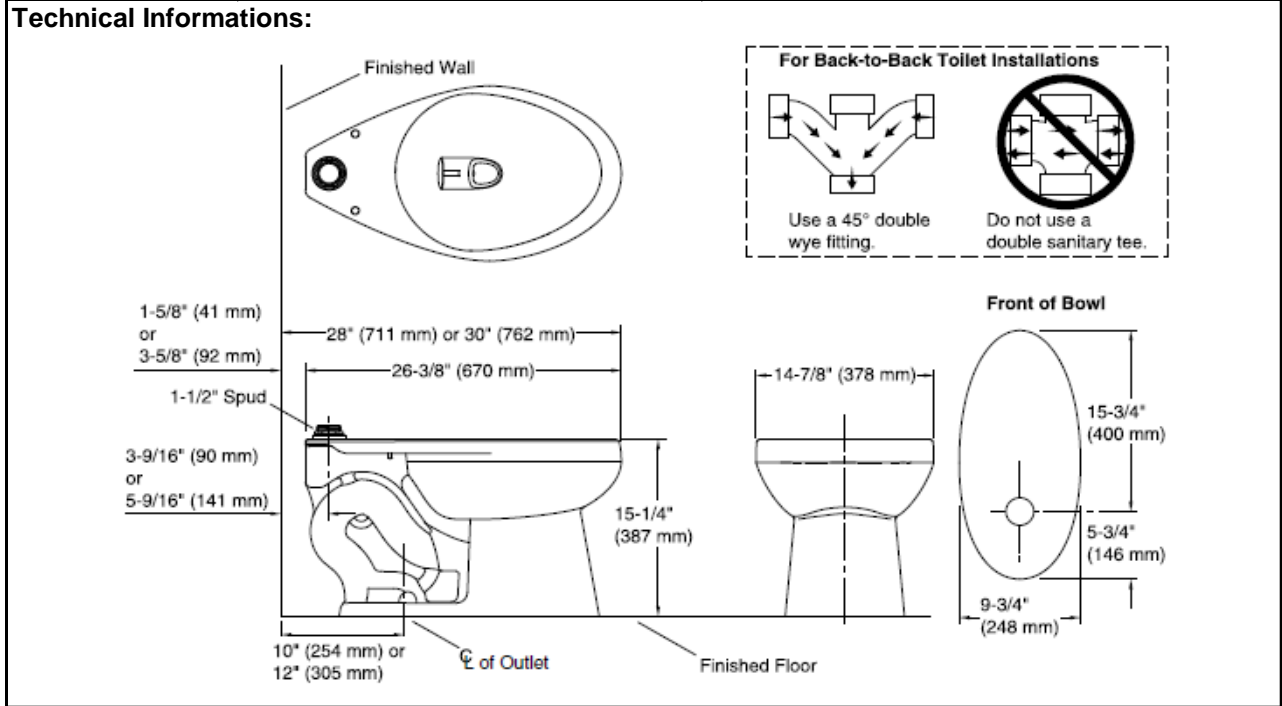

SPECIFICATION SHEET - fixtures

BRAND:	KOHLER®	Product Photo: 
ORIGIN:	USA / China	
SERIES:	WELLCOMME DIRECT FLUSH	
PRODUCT DESCRIPTION:	WELLCOMME direct flush toilet	
MODEL No.	K96053-0	
FINISH/COLOUR:	White	
DIMENSIONS:	670mm x 378mm x 387mm	
OPTIONAL MATCHING PARTS:		