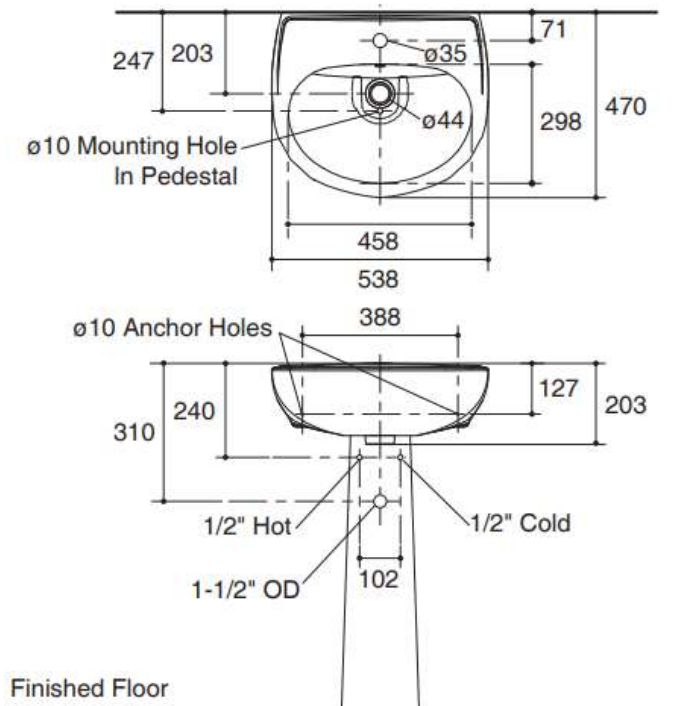

Brand : KOHLER,
Name : SACRAMENTO
Item Code : K8703X-1-0 – Lavatory
K8705X-0 – Pedestal

Designer :

Color / Finish: White
Dimensions : Overall (LxWxH in cm)
53.7 x 46.9 x 85.5cm

Product info:

- Vitreous China
- With 1 tap hole
- With overflow drain