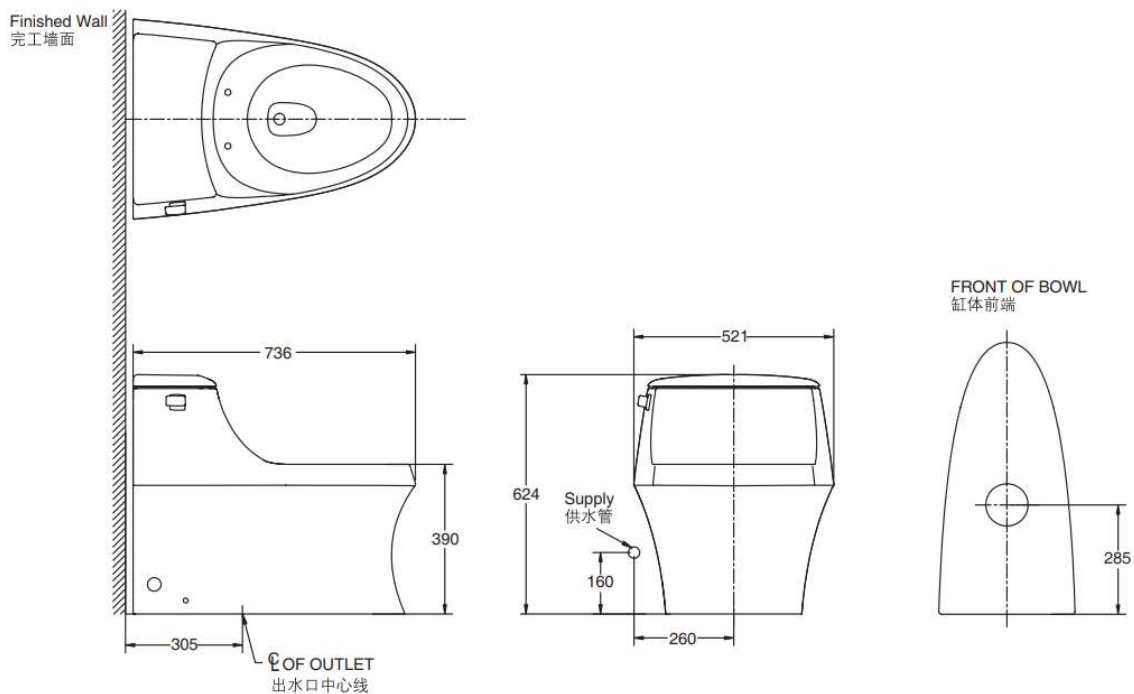

Brand : KOHLER,
Name : SAN RAPHAEL one-piece toilet
Item Code : K8688T-S-0

Designer :

Color / Finish: White
Dimensions : Overall (LxWxH in cm)
73.6 x 52.1 x 62.4cm

Product info:

- Full apron skirted bowl
- Class Five flush platform with 4.8L single flush
- Quick release with hidden hinge
- S-trap 305mm
- With QuietClose seat and cover

Add-ons:

- 1 x 54.10600 flexible hose ½ x ½
- 1 x C408681 angle valve ½ x ½
- 1 x B9082GASV1 floor flange

Flushing of pipe must be done before fittings are installed. Failure to do so voids the warranty.