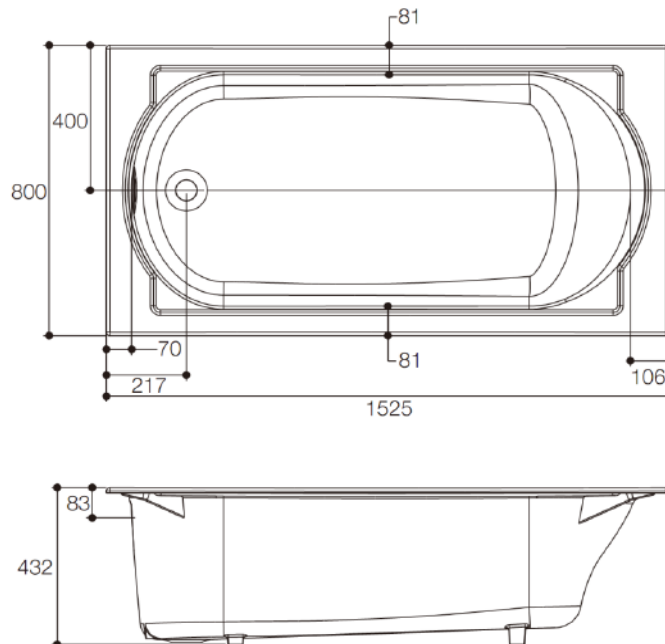

SPECIFICATION SHEET - fixtures

BRAND:	KOHLER®	Product Photo:
ORIGIN:	USA / China	
SERIES:	MEMOIRS	
PRODUCT DESCRIPTION:	Drop-in cast iron bathtub	
MODEL No.	K823T-0	
FINISH/COLOUR:	White	
DIMENSIONS:	1525x800x432mm	
OPTIONAL MATCHING PARTS:	K-17295T-CP Bath waste Drain	

Technical Informations:

REMINDER:	Pipe flushing must be done before faucets are installed. Failure to do so voids the warranty.
	Do not use cleaners containing abrasive cleansers, ammonia, bleach, acids, waxes, alcohol, solvents or other products not recommended for chrome.
	All information is for reference only, installation shall always be based on the actual product delivered.