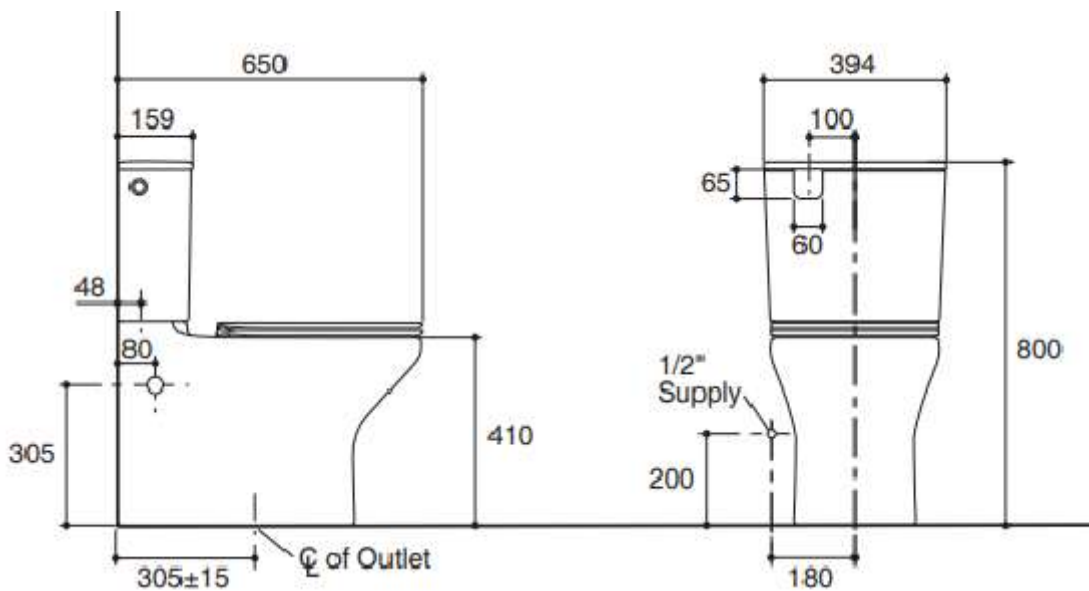

Brand : KOHLER,
 Name : MODERNLIFE Two-piece toilet
 Item Code : K77707K-0 – bowl
 K77786K-0 – tank
 K76417K – seat & cover
 Designer :
 Color / Finish: White
 Dimensions : Overall (LxWxH in cm)
 65 x 36 x 79.3cm

Product info:

- Dual flush 2.6 / 4L
- Washdown toilet
- With rimless flushing technology
- Slim seat and cover
- S-trap 305mm

Add-ons

- 1 x 54.10600 flexible hose ½ x ½
- 1 x C408681 angle valve ½ x ½
- 1 x B9082GASV1 floor flange