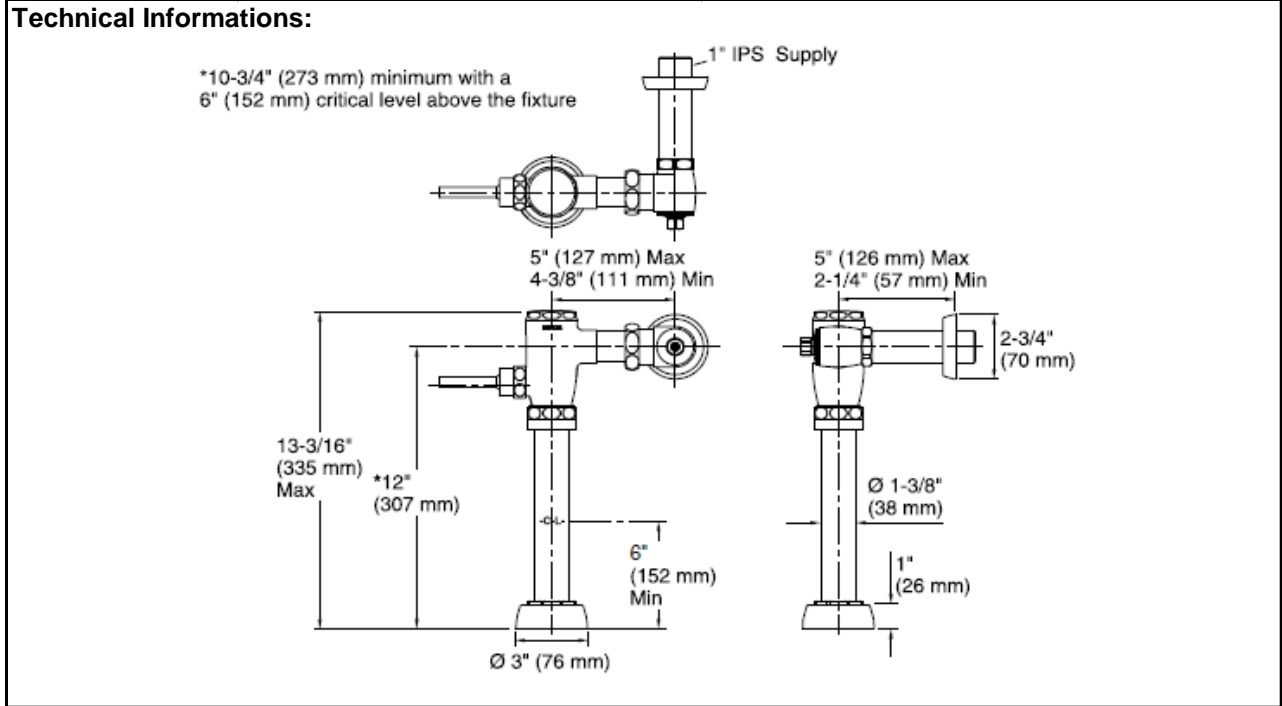

SPECIFICATION SHEET - fixtures

BRAND:	KOHLER®	Product Photo: 
ORIGIN:	USA / China	
SERIES:	PRIMME	
PRODUCT DESCRIPTION:	Manual flushometer for toilet	
MODEL No.	K76321-CP	
FINISH/COLOUR:	Polished Chrome	
DIMENSIONS:		
OPTIONAL MATCHING PARTS:		