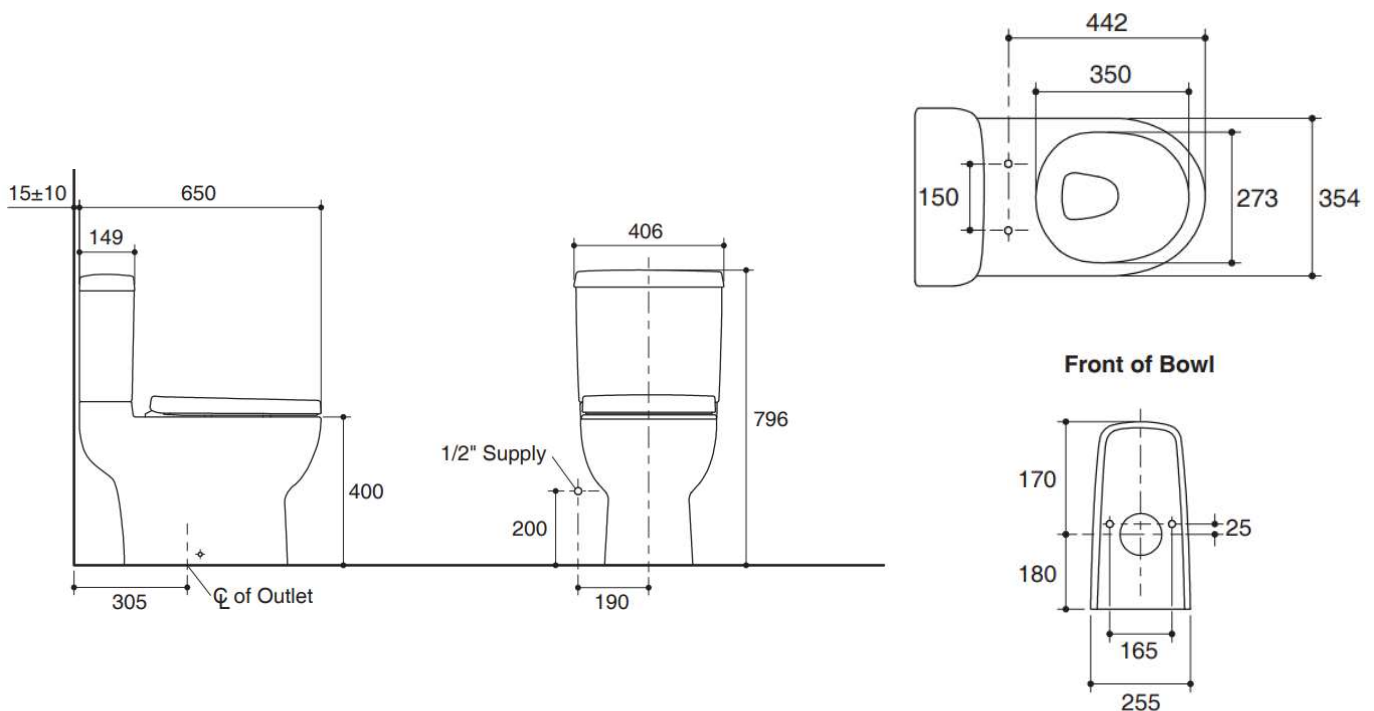

Brand : KOHLER,  
 Name : ODEON UP Two-piece European toilet  
 Item Code : K76181K-0 – bowl  
 K98773K-0 – tank  
 K76185K-0 – seat and cover

Designer :

Color / Finish: White  
 Dimensions : Overall (LxWxH in cm)  
 65 x 40.6 x 79.5cm

**Product info:**

- Close coupled
- Dual flush 2.6 / 4L
- Washdown
- S-trap 305mm

**Add-ons**

- 1 x K1084337A S-trap
- 1 x 54.10600 flexible hose ½ x ½
- 1 x C408681 angle valve ½ x ½
- 1 x B9082GASV1 floor flange