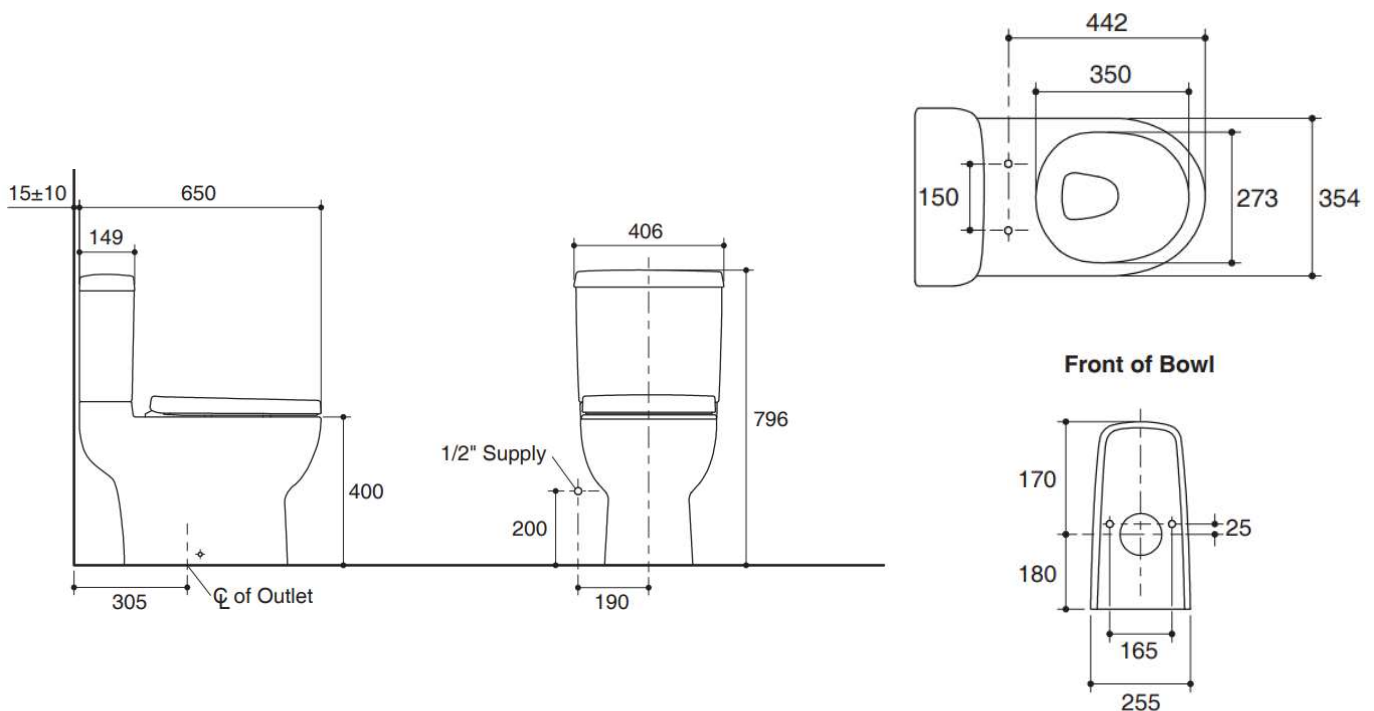

Brand : KOHLER,
 Name : ODEON UP Two-piece European toilet
 Item Code : K76181K-0 – bowl
 K98773K-0 – tank
 K76185K-0 – seat and cover

Designer :

Color / Finish: White
 Dimensions : Overall (LxWxH in cm)
 65 x 40.6 x 79.5cm

Product info:

- Close coupled
- Dual flush 2.6 / 4L
- Washdown
- S-trap 305mm

Add-ons

- 1 x K1084337A S-trap
- 1 x 54.10600 flexible hose ½ x ½
- 1 x C408681 angle valve ½ x ½
- 1 x B9082GASV1 floor flange