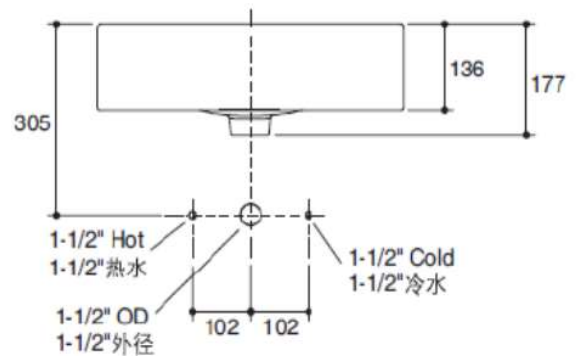

Brand : KOHLER,
Name : LADENA semi-recessed washbasin
Item Code : K72907K-1-0

Designer :

Color / Finish: White
Dimensions : Overall (LxWxH in cm)
54.5 x 46.5 x 17.7cm

Product info:

- Vitreous China
- Installation type: semi-recessed
- With 1 tap hole
- With overflow drain