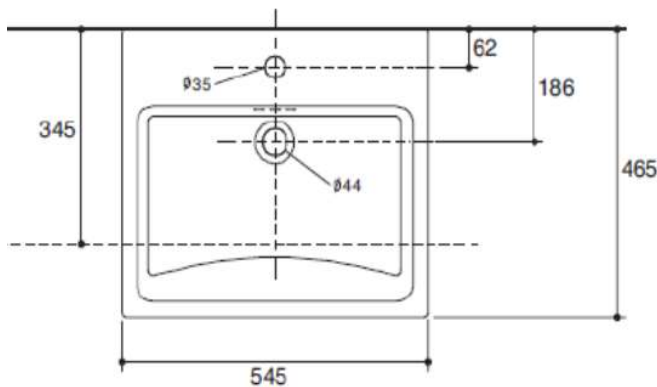

Brand : KOHLER,
Name : LADENA semi-recessed washbasin
Item Code : K72907K-1-0

Designer :

Color / Finish: White
Dimensions : Overall (LxWxH in cm)
54.5 x 46.5 x 17.7cm

Product info:

- Vitreous China
- Installation type: semi-recessed
- With 1 tap hole
- With overflow drain