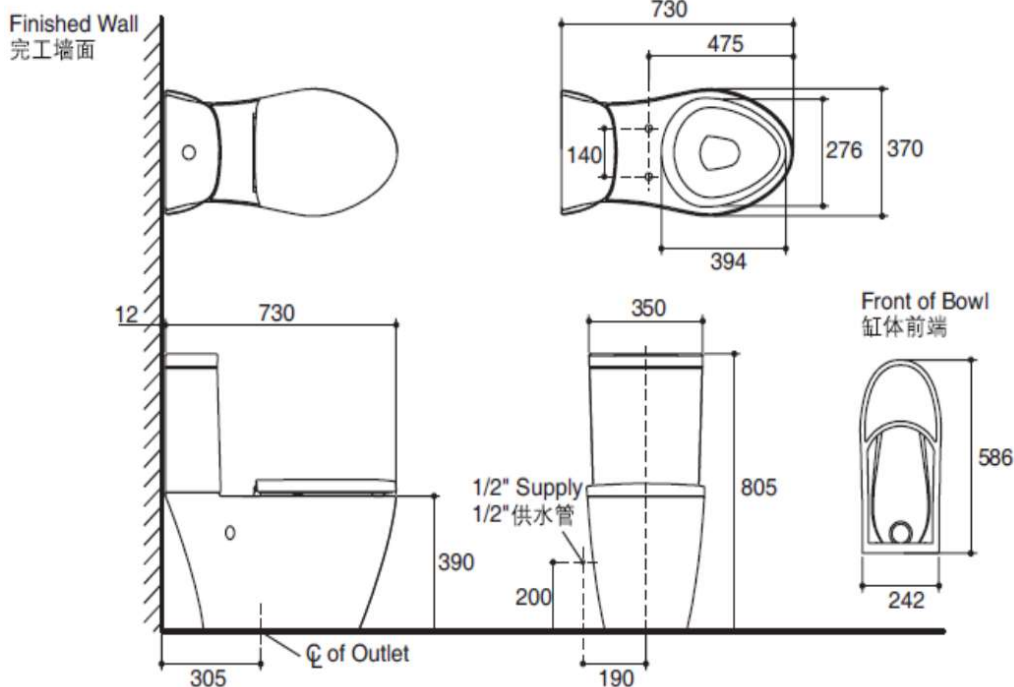

Brand : KOHLER,
Name : KARESS Two-piece toilet
Item Code : K5773T-0 – bowl
K5776T-0 – tank
K4141T-2P-0 – seat and cover

Designer :

Color / Finish: White
Dimensions : Overall (LxWxH in cm)
73 x 80.5 x 37cm

Product info:

- Vitreous China
- Class Five flushing system
- Glazed trapway
- S-trap 305mm

Add-ons:

- 1 x 54.10600 flexible hose ½ x ½
- 1 x C408681 angle valve ½ x ½
- 1 x B9082GASV1 floor flange

Flushing of pipe must be done before fittings are installed. Failure to do so voids the warranty.