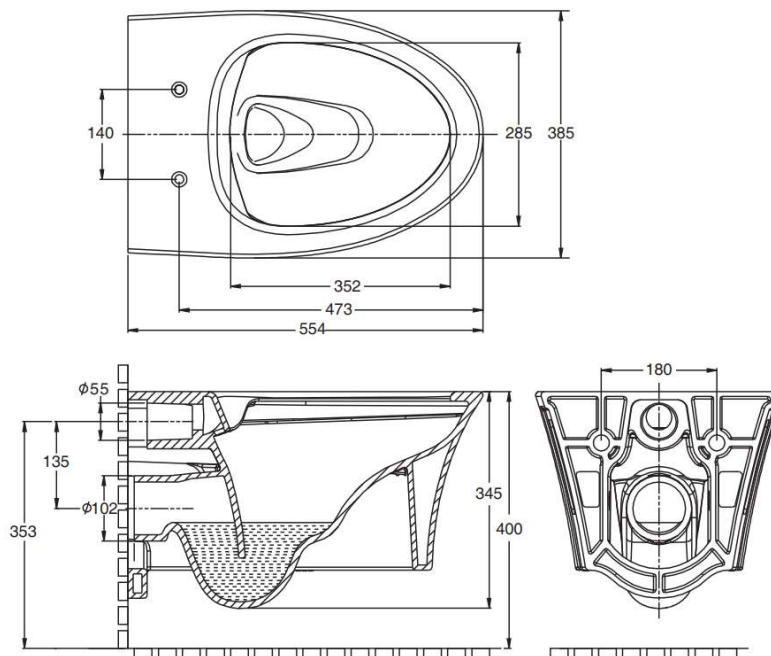

Brand : KOHLER,
Name : VEIL Wall-hung toilet
Item Code : K5723K-0

Designer :

Color / Finish: White
Dimensions : Overall (LxWxH in cm)
55.4 x 38.5 x 34.5cm

Product info:

- Vitreous China
- Rimless flushing technology
- Dual flush 3 / 4.5L