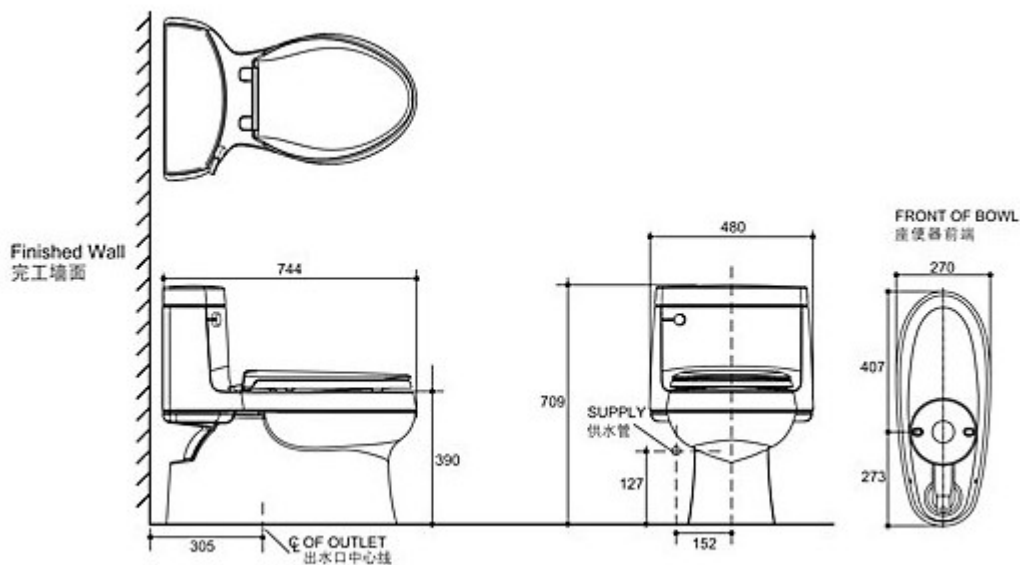

Brand : KOHLER  
 Name : CIMMARON, 1pc toilet  
 Item Code : K5697T-C

Designer :

Color / Finish: White  
 Dimensions : 744x709x480mm

**Product info:**

- Transitional Design
- Powerful Class 5 flushing system without splashing
- Glazed trapway to ensure hygiene
- S trap: 305mm