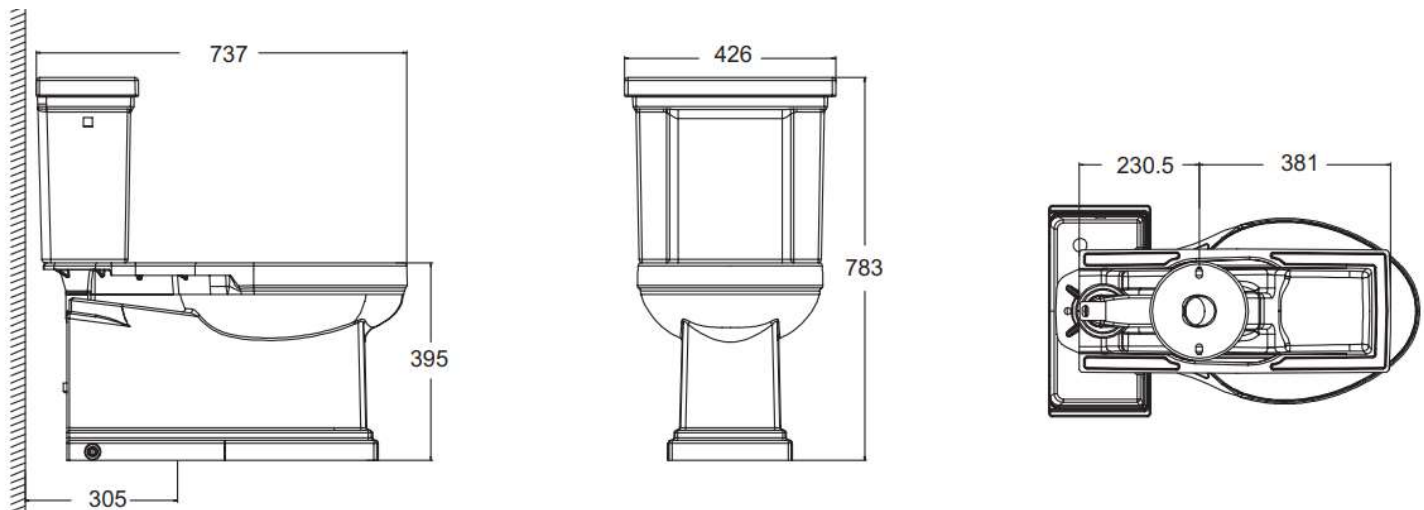

Brand : KOHLER,  
 Name : TRESHAM two-piece toilet  
 Item Code : K5333T-0 – bowl  
 K4134T-0 – tank  
 K4713T-0 – seat and cover

Designer :

Color / Finish: White  
 Dimensions : Overall (LxWxH in cm)  
 73.7 x 42.6 x 78.3cm

**Product info:**

- Two-piece elongated toilet
- Dual flush, 3 / 4.8L
- Flush system: Class Five
- With Quite close seat and cover
- S-trap 305mm

**Add-ons**

- 1 x 54.10600 flexible hose ½ x ½
- 1 x C408681 angle valve ½ x ½
- 1 x B9082GASV1 floor flange