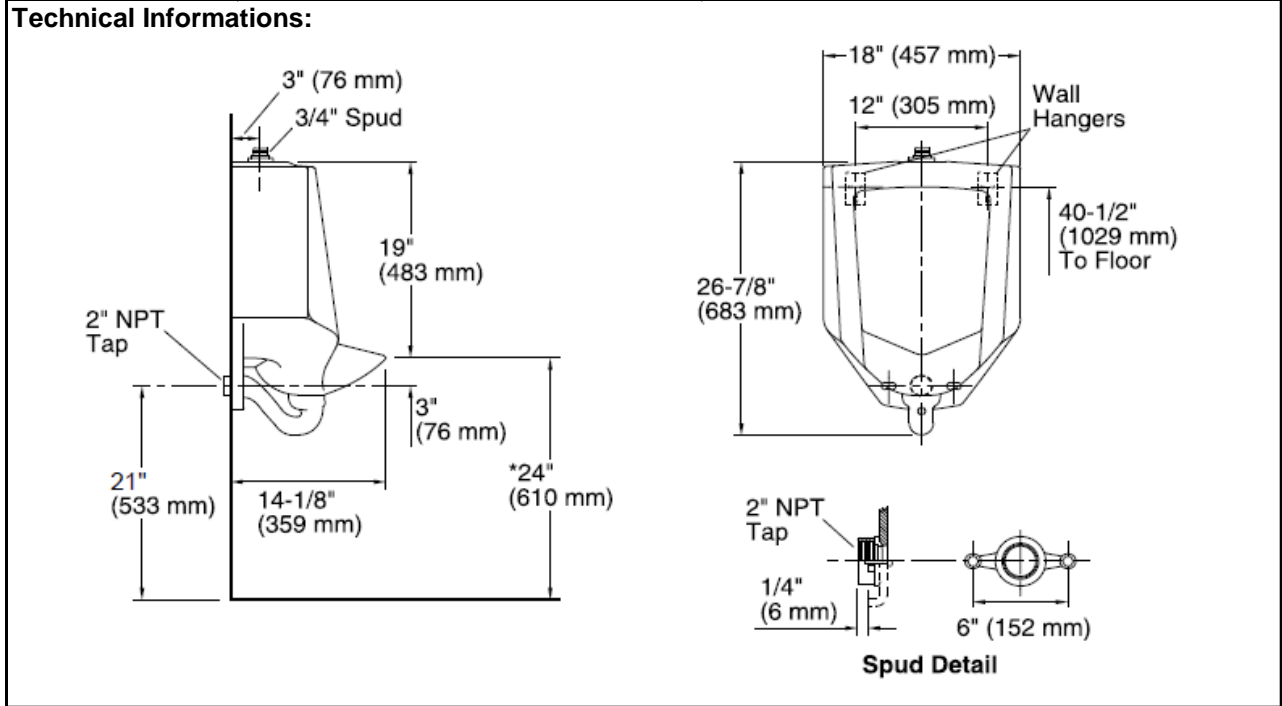

SPECIFICATION SHEET - fixtures

BRAND:	KOHLER®	Product Photo: 
ORIGIN:	USA / China	
SERIES:	TOP SPUD URINALS	
PRODUCT DESCRIPTION:	MINI BARDON 0.5 - 3.8 L per flush	
MODEL No.	K4904T-ET	
FINISH/COLOUR:	White	
DIMENSIONS:	359 x 457 x 683mm	
OPTIONAL MATCHING PARTS:		