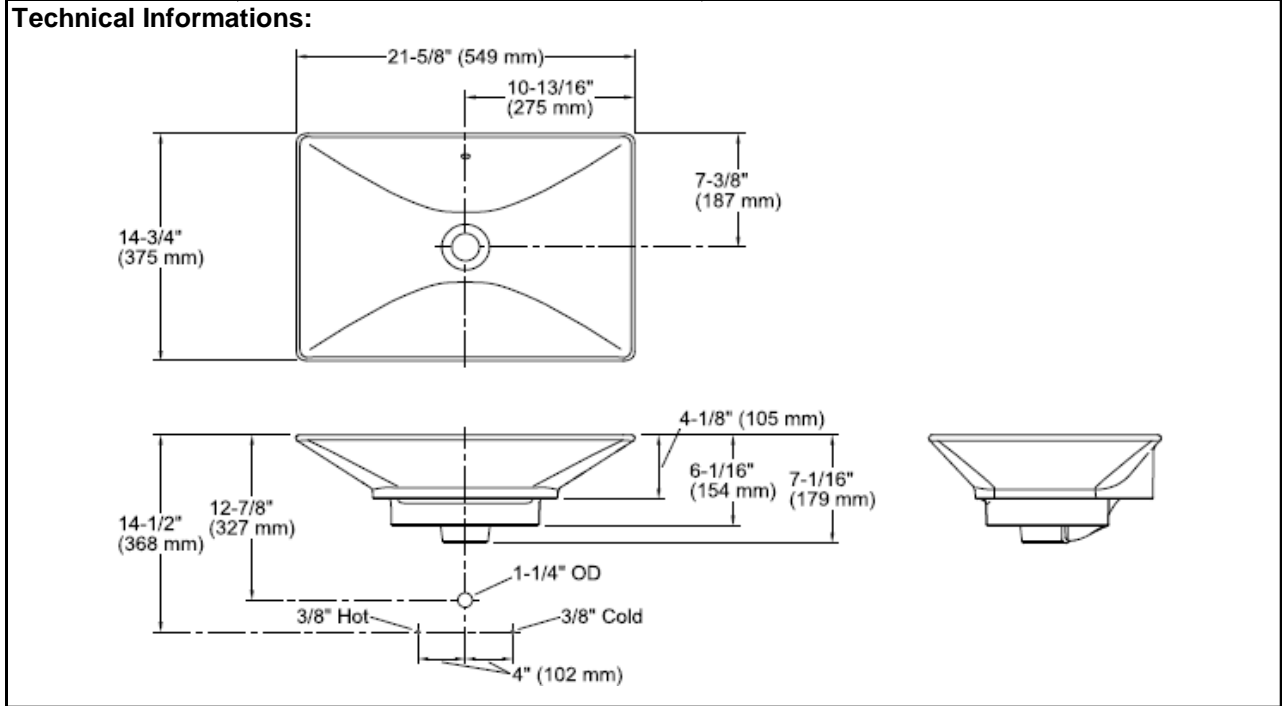

**SPECIFICATION SHEET - fixtures**

<b>BRAND:</b>	<b>KOHLER®</b>	<b>Product Photo:</b>  
<b>ORIGIN:</b>	USA / China	
<b>SERIES:</b>	REVE	
<b>PRODUCT DESCRIPTION:</b>	Rectangular Vessel Type Lavatory with overflow	
<b>MODEL No.</b>	K4819T-0	
<b>FINISH/COLOUR:</b>	White	
<b>DIMENSIONS:</b>	375mm x 549mm x 179mm	
<b>OPTIONAL MATCHING PARTS:</b>		