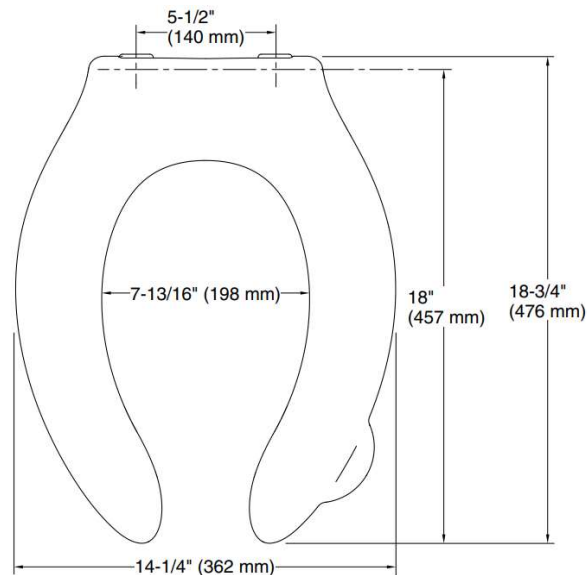

Brand : KOHLER,
Name : STRONGHOLD Elongated toilet seat
Item Code : K4731-C-0

Designer :

Color / Finish: White
Dimensions : Overall (LxWxH in cm)
37.8 x 67 x 46cm

Product info:

- Chip resistant polypropylene
- Integrated handle allows the user to easily raise and lower the ring