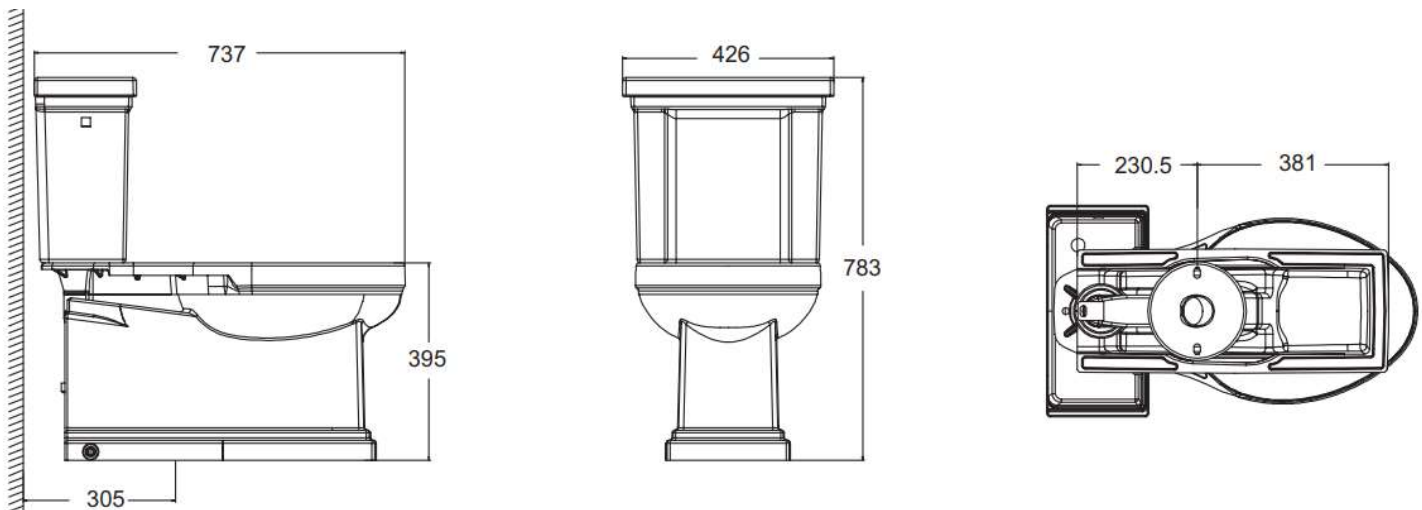

Brand : KOHLER,
 Name : TRESHAM two-piece toilet
 Item Code : K5333T-0 – bowl
 K4134T-0 – tank
 K4713T-0 – seat and cover

Designer :

Color / Finish: White
 Dimensions : Overall (LxWxH in cm)
 73.7 x 42.6 x 78.3cm

Product info:

- Two-piece elongated toilet
- Dual flush, 3 / 4.8L
- Flush system: Class Five
- With Quite close seat and cover
- S-trap 305mm

Add-ons

- 1 x 54.10600 flexible hose ½ x ½
- 1 x C408681 angle valve ½ x ½
- 1 x B9082GASV1 floor flange