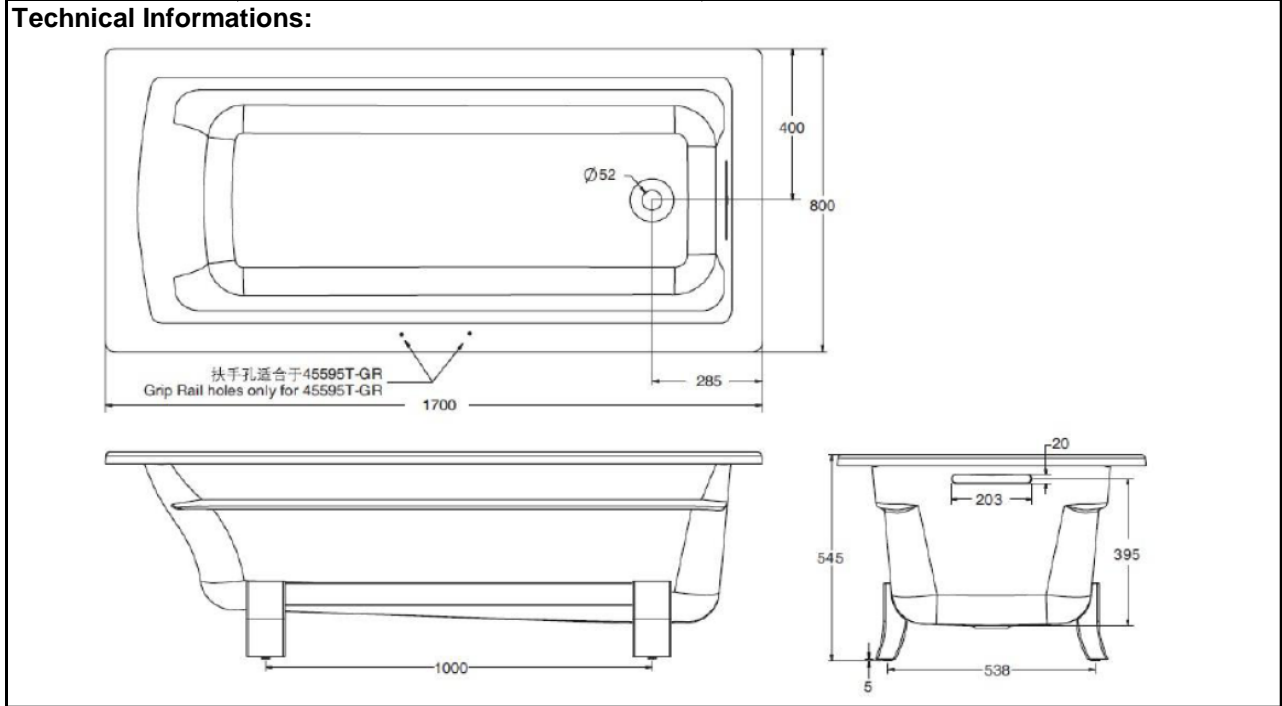

SPECIFICATION SHEET - fixtures

BRAND:	KOHLER®	Product Photo: 
ORIGIN:	USA / China	
SERIES:	ARCHER	
PRODUCT DESCRIPTION:	Free-standing cast iron bathtub with handgrip holes	
MODEL No.	K45595T-GR-0	
FINISH/COLOUR:	White	
DIMENSIONS:	1700 x 800 x 545mm	
OPTIONAL MATCHING PARTS:	K-45596T-F2 Hand grip K-45597T-CP Bath waste Drain	