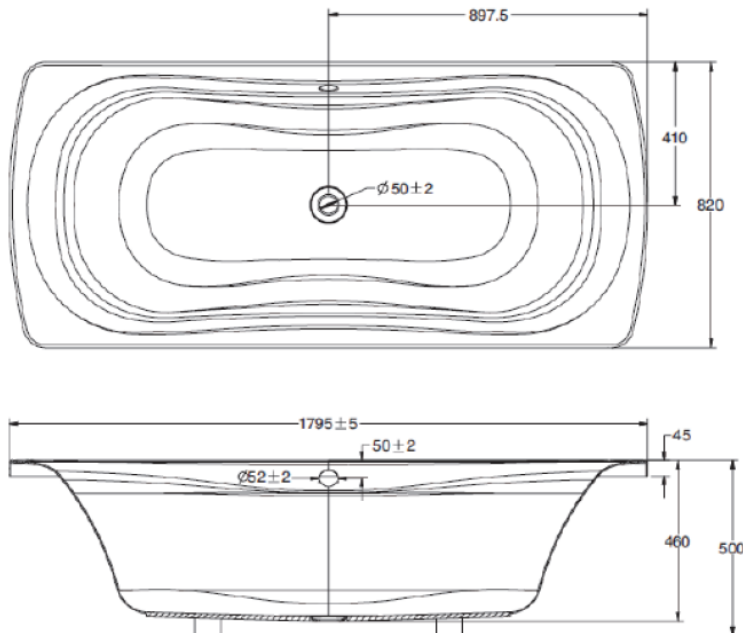

SPECIFICATION SHEET - fixtures

BRAND:	KOHLER®	Product Photo:
ORIGIN:	USA / China	
SERIES:	DROP-IN TUBS	
PRODUCT DESCRIPTION:	ARIO Drop in acrylic bathtub with 1 grip hole	
MODEL No.	K45348T-0	
FINISH/COLOUR:	White	
DIMENSIONS:	1800 x 820 x 480mm	
OPTIONAL MATCHING PARTS:	K-45351T-CP Bathtub pop-up waste 1½"	

Technical Informations:

REMINDER:	Pipe flushing must be done before faucets are installed. Failure to do so voids the warranty.
	Do not use cleaners containing abrasive cleansers, ammonia, bleach, acids, waxes, alcohol, solvents or other products not recommended for chrome.
	All information is for reference only, installation shall always be based on the actual product delivered.