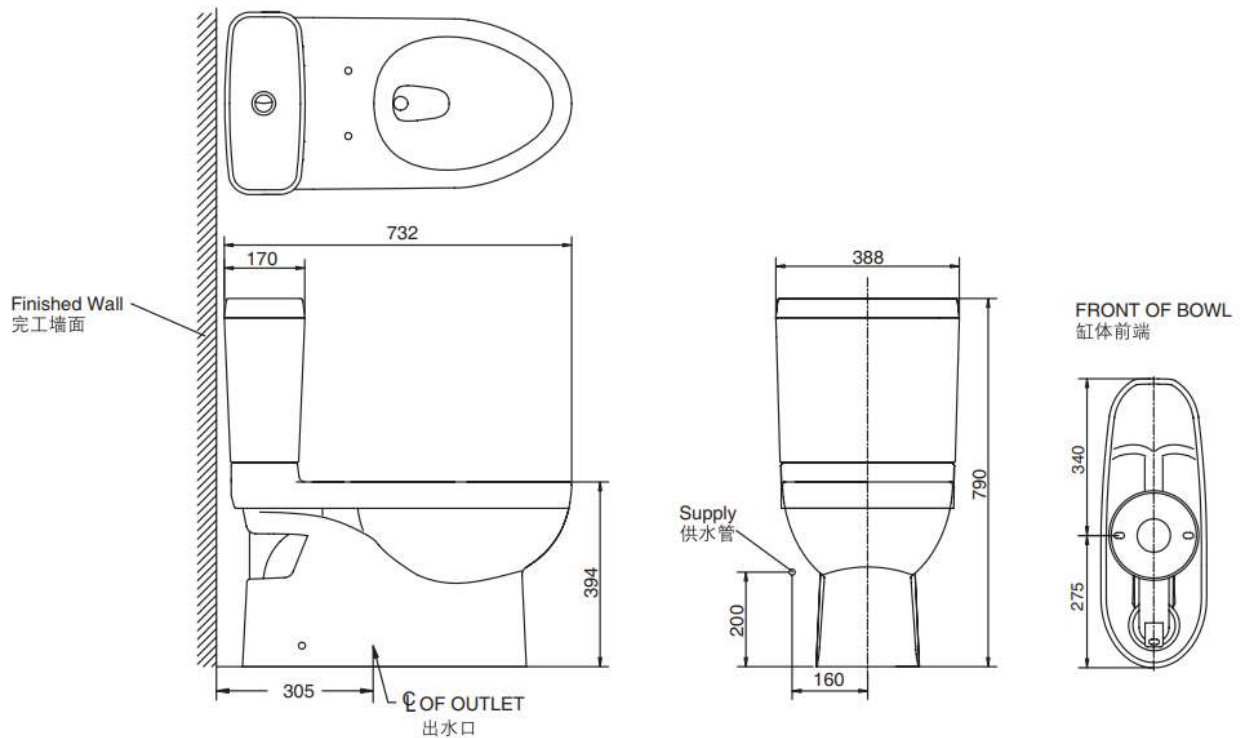

Brand : KOHLER,
 Name : REVE two-piece elongated toilet
 Item Code : K3836T-M-0 – bowl
 K4979T-0 – tank
 K4087T-0 – seat and cover

Designer :

Color / Finish: White
 Dimensions : Overall (LxWxH in cm)
 73.2 x 38.8 x 79cm

Product info:

- Class Five dual flushing system (3/4.8L)
- Skirted design for easy cleaning
- S-trap 305mm

Add-ons

- 1 x 54.10600 flexible hose ½ x ½
- 1 x C408681 angle valve ½ x ½
- 1 x B9082GASV1 floor flange