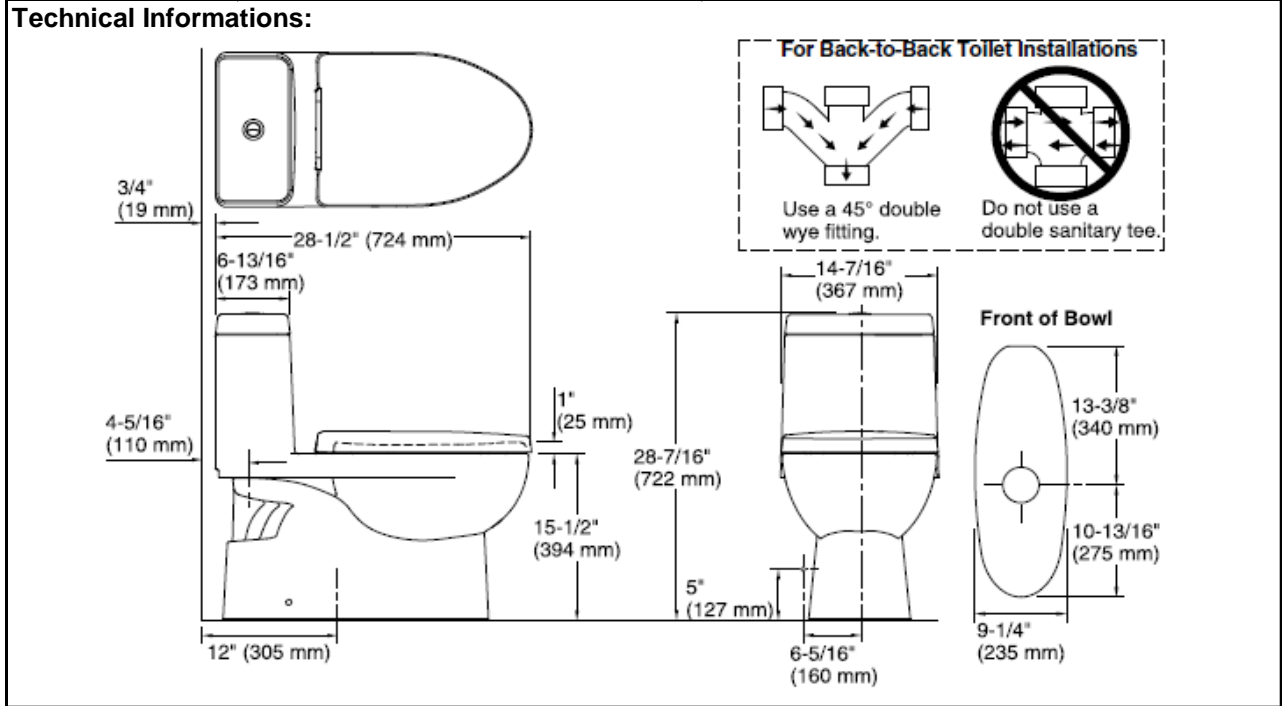

SPECIFICATION SHEET - fixtures

BRAND:	KOHLER®	Product Photo: 
ORIGIN:	USA / China	
SERIES:	REACH	
PRODUCT DESCRIPTION:	One piece Elongated 3/4.8 lpf push button top dual flush actuator, reach quiet close seat and cover	
MODEL No.	K3983T-S-0	
FINISH/COLOUR:	White	
DIMENSIONS:	724mm x 367mm x 722mm	
OPTIONAL MATCHING PARTS:	54.10600 Flexible hose 1/2"x1/2"x14" C408681 Angle valve 1/2"x1/2" B9082GASVI Floor flange	