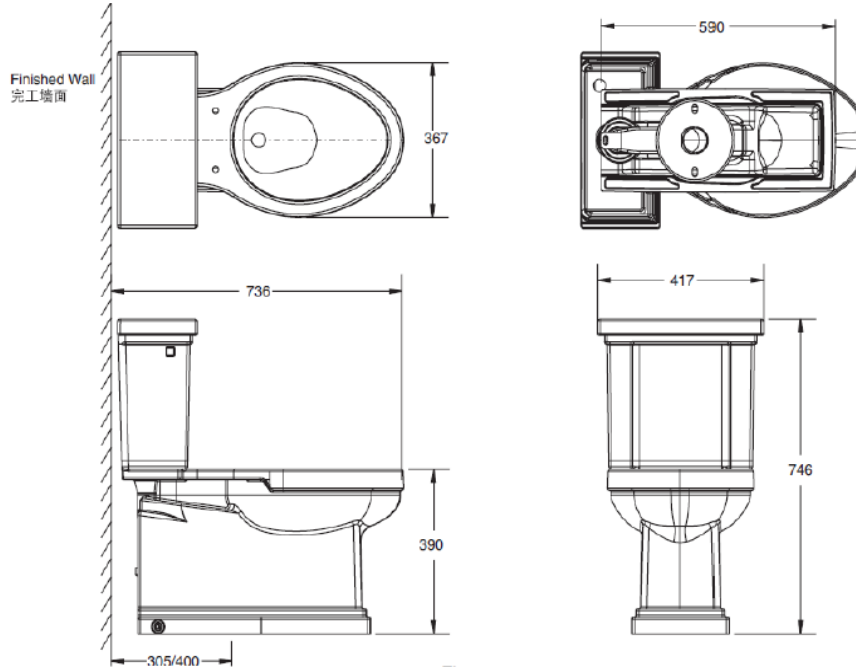

SPECIFICATION SHEET - fixtures

BRAND:	KOHLER®	Product Photo:
ORIGIN:	USA / China	
SERIES:	TRESHAM	
PRODUCT DESCRIPTION:	One piece Elongated 3/4.8 lpf side trip lever, french curve quiet close seat and cover	
MODEL No.	K3854T-C-0	
FINISH/COLOUR:	White	
DIMENSIONS:	736 x 417 x 746mm	
OPTIONAL MATCHING PARTS:	54.10600 Flexible hose 1/2"x1/2"x14" C408681 Angle valve 1/2"x1/2" B9082GASVI Floor flange M30050G Rubber Seal 1.86m	

Technical Informations:

REMINDER:	Pipe flushing must be done before faucets are installed. Failure to do so voids the warranty.
	Do not use cleaners containing abrasive cleansers, ammonia, bleach, acids, waxes, alcohol, solvents or other products not recommended for chrome.
	All information is for reference only, installation shall always be based on the actual product delivered.