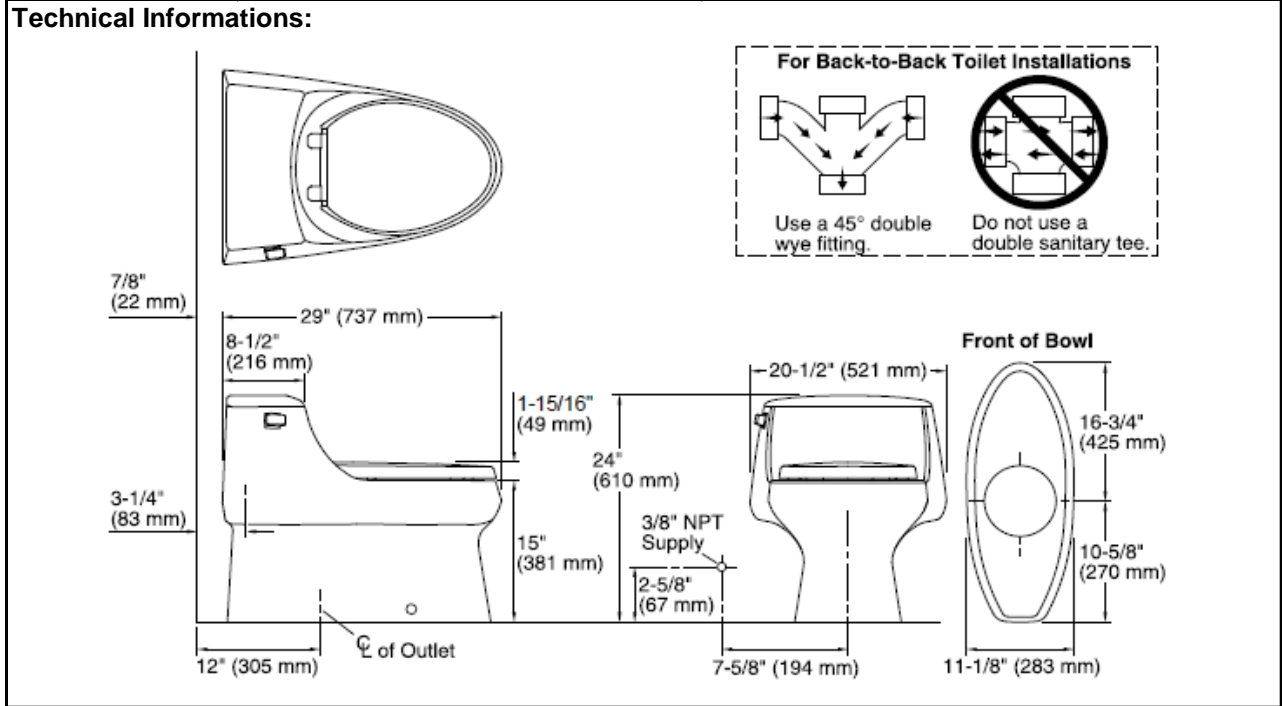

SPECIFICATION SHEET - fixtures

| | | |
|---------------------------------|---|---|
| BRAND: | KOHLER® | Product Photo:  |
| ORIGIN: | USA / China | |
| SERIES: | ONE PIECE TOILETS | |
| PRODUCT DESCRIPTION: | San Raphael Class 5 1-piece S-Trap toilet set, siphonic with side flush button 4.8 LPF, roughing-in 305mm with seat & cover | |
| MODEL No. | K3722VN-S-0 | |
| FINISH/COLOUR: | White | |
| DIMENSIONS: | 737mm x 521mm x 610mm | |
| OPTIONAL MATCHING PARTS: | 54.10600 Flexible hose ½"x½"x14" C408681 Angle valve ½"x½" B9082GASVI Floor flange M30050G LINEA Rubber Seal 1.86m | |