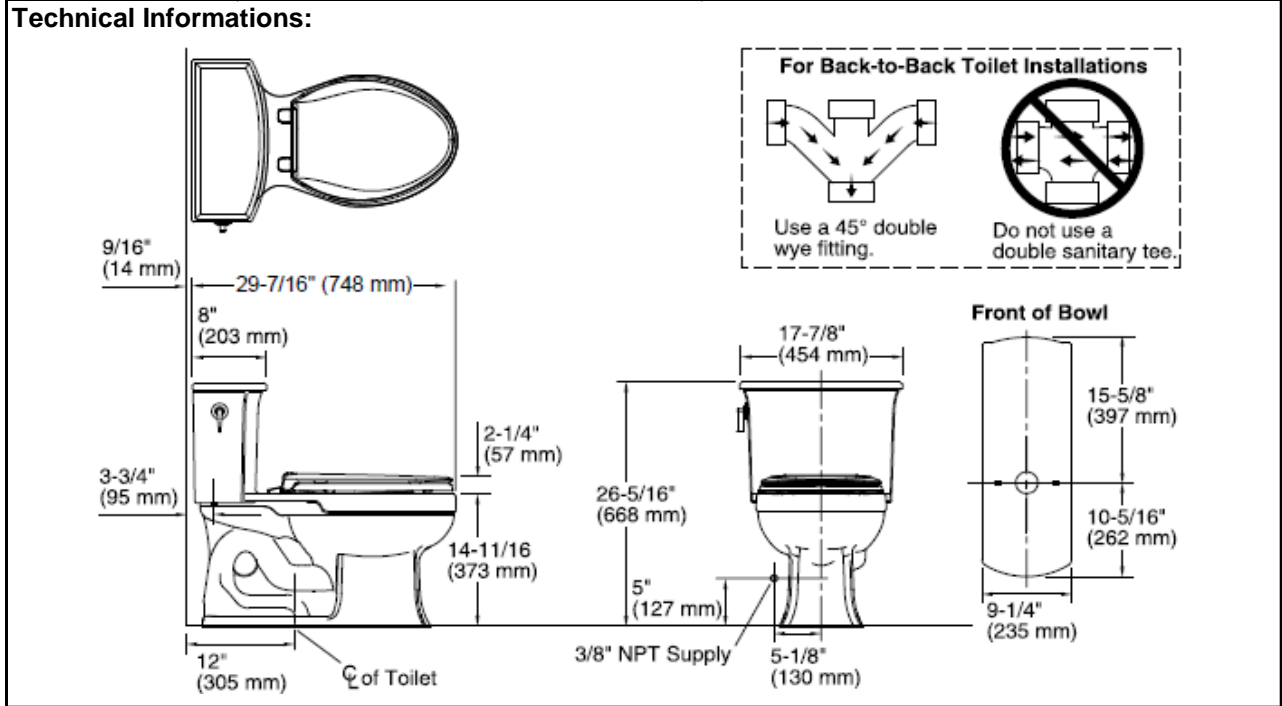

SPECIFICATION SHEET - fixtures

BRAND:	KOHLER®	Product Photo: 
ORIGIN:	USA / China	
SERIES:	ARCHER	
PRODUCT DESCRIPTION:	1-piece S-Trap elongated toilet set, Class 5 siphonic with side lever single flush 4.8 LPF, roughing-in 305mm with French Curve quiet closing seat & cover	
MODEL No.	K3639T-C	
FINISH/COLOUR:	White	
DIMENSIONS:	748mm x 454mm x 668mm	
OPTIONAL MATCHING PARTS:	54.10600 Flexible hose 1/2"x1/2"x14" C408681 Angle valve 1/2"x1/2" B9082GASVI Floor flange	