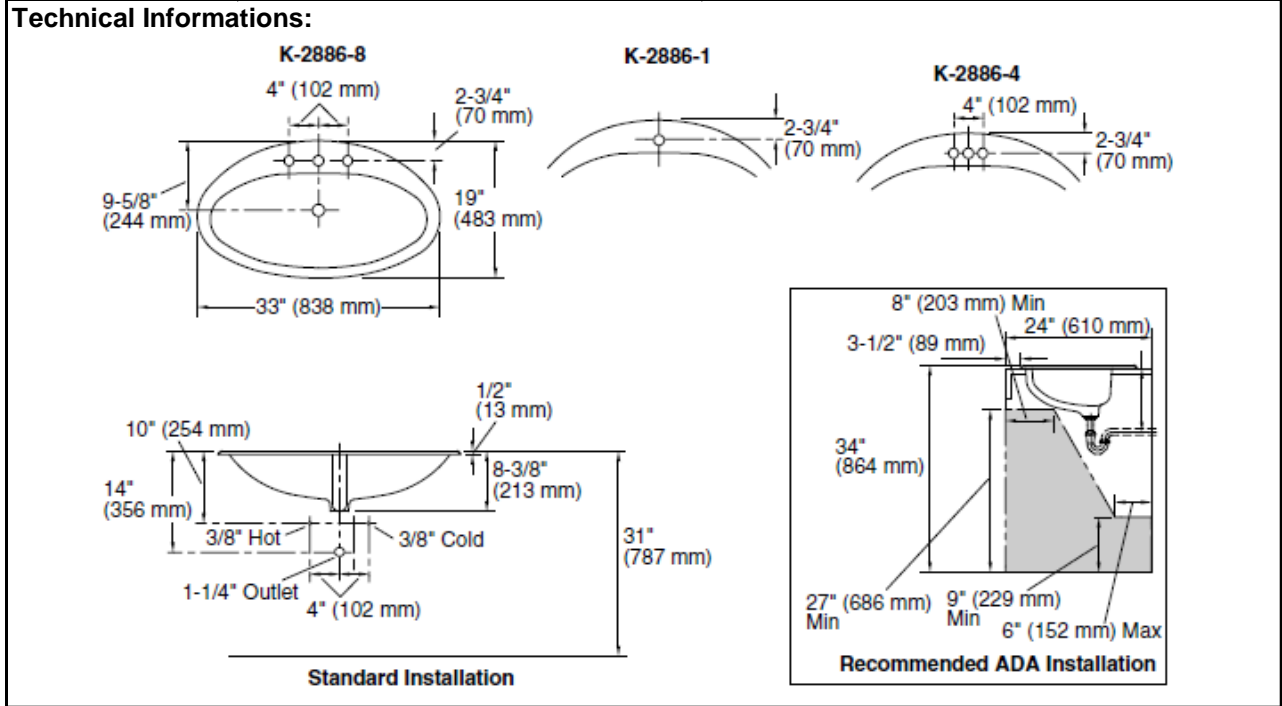

SPECIFICATION SHEET - fixtures

BRAND:	KOHLER®	Product Photo: 
ORIGIN:	USA / China	
SERIES:	SELF-RIMMING LAVATORIES	
PRODUCT DESCRIPTION:	ELLIPSE Oval Self-Rimming Lavatory cast iron, with 3 tap holes 8" center hole	
MODEL No.	K2886T-8-0	
FINISH/COLOUR:	White	
DIMENSIONS:	483mm x 838mm x 213mm	
OPTIONAL MATCHING PARTS:		